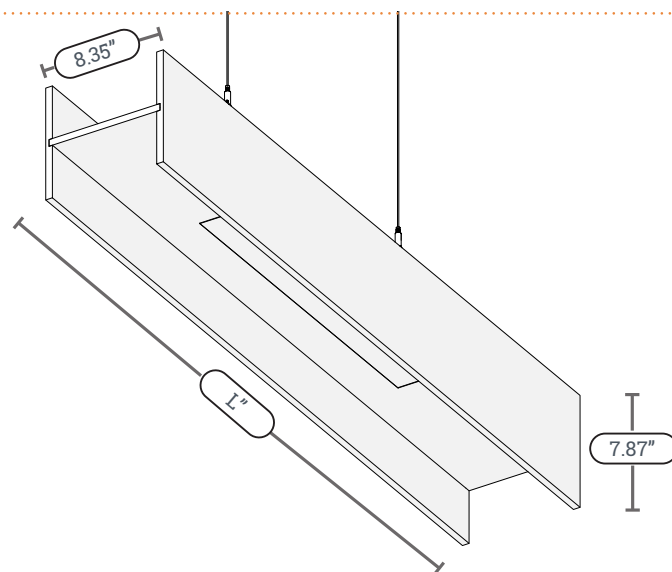

Dimensions

SMALL

L [LENGTH]	47.24"
HEIGHT	7.87"
WIDTH	8.35"
LIGHT	22.5"

MEDIUM

L [LENGTH]	72"
HEIGHT	7.87"
WIDTH	8.35"
LIGHT	44.25"

LARGE

L [LENGTH]	95"
HEIGHT	7.87"
WIDTH	8.35"
LIGHT	66.75"

Colors:

- 36 color options

Need a price?

Frasch.com/quotes

I - BEAM | CEILING LIGHT

With its industrial look, I-BEAM, an acoustical light fixture, can create a substantial and impactful statement in modern architectural design. Measuring nearly 4' long, I-BEAM can adequately illuminate a group workstation, or, for an artful installation, hang an array of lights together to create a statement piece. Suspend I-BEAMS at varying heights or in varying directions for even more impact.

Bottom view of visible light area.