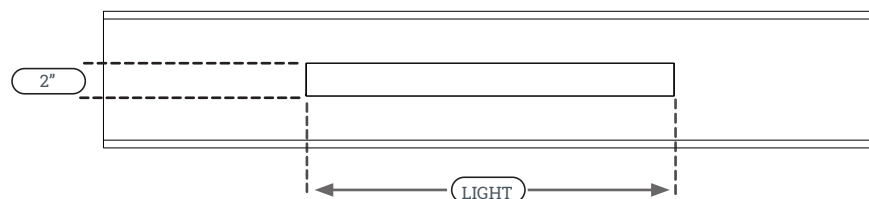

Dimensions

SMALL

L [LENGTH]	47.24"
HEIGHT	7.87"
WIDTH	8.35"
LIGHT	22.5"

MEDIUM

L [LENGTH]	72"
HEIGHT	7.87"
WIDTH	8.35"
LIGHT	44.25"

LARGE

L [LENGTH]	95"
HEIGHT	7.87"
WIDTH	8.35"
LIGHT	66.75"

Colors:

- 36 color options

Need a price?

Frasch.com/quotes

I - BEAM | CEILING LIGHT

With its industrial look, I-BEAM, an acoustical light fixture, can create a substantial and impactful statement in modern architectural design. Measuring nearly 4' long, I-BEAM can adequately illuminate a group workstation, or, for an artful installation, hang an array of lights together to create a statement piece. Suspend I-BEAMS at varying heights or in varying directions for even more impact.

Bottom view of visible light area.