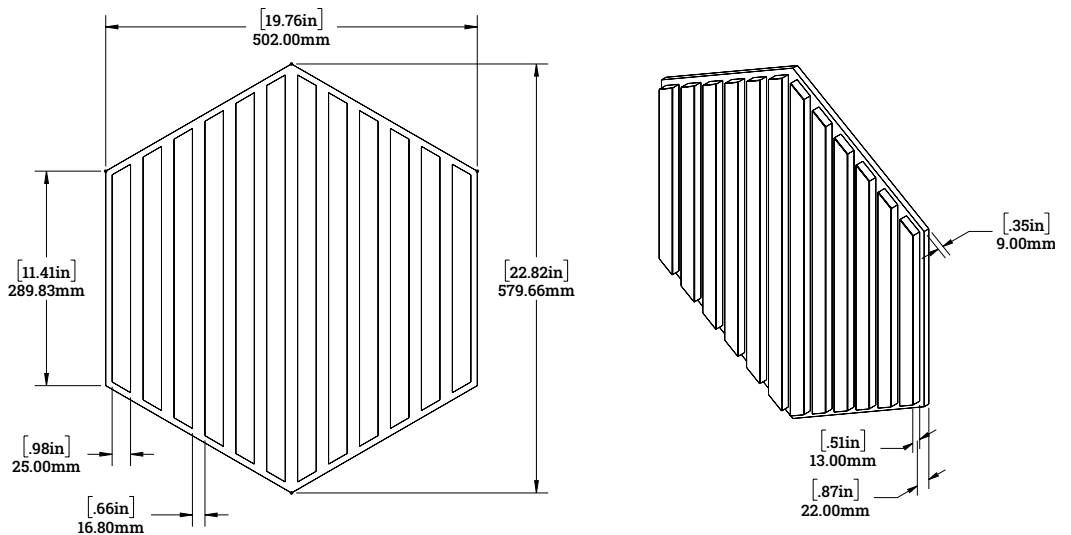

Dimensions

WIDTH	19.76"
HEIGHT	22.82"
THICKNESS	.87"

Colors:

Light Oak
PET Backer:
True Black

Dark Oak
PET Backer:
True Black

Medium Walnut
PET Backer:
True Black

Grey Wash
PET Backer:
True Black

STRATAWOOD HEX SMALL* | Acoustical Wall Tile

STRATAWOOD HEX is much like Fräsch's other STRATAWOOD offerings but in unique hexagonal-shaped tiles. STRATAWOOD HEX tiles are offered in slim and wide wood configurations and are available in four different wood grains with a black PET backer. Installation of STRATAWOOD HEX is a snap; glue or screw tiles directly to any existing wall.