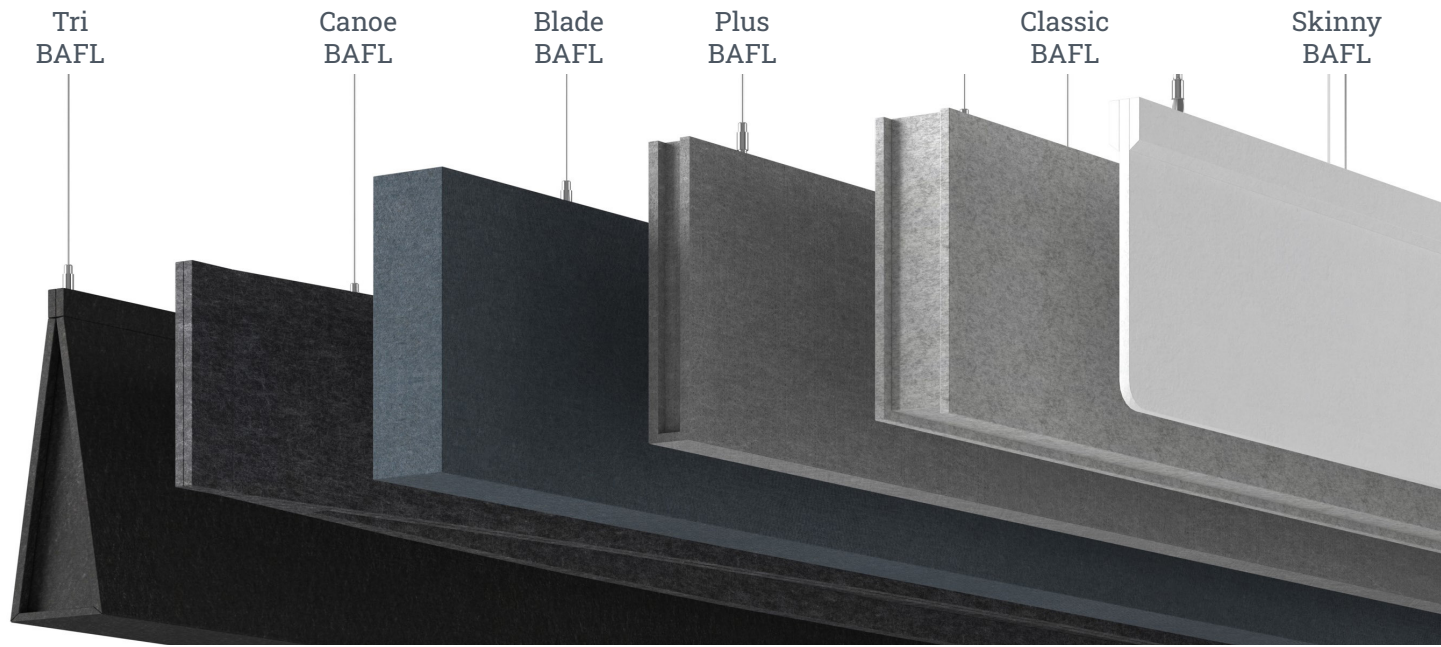

## BAFL 101

Give your ceilings the silent treatment with FräsCh baffles. With a variety of styles and countless customization options to choose from, you're sure to find the right aesthetic and acoustic solution to create the atmosphere you desire. Get to know more about our baffle offerings.

## BAFL 101

	Tri	Canoe	Blade	Plus	Classic	Skinny
Special Feature	Can be hung with triangle up or down	Eye-catching shape	LED light, Woodgrain printable	Most popular	LED light, tilt option	Straight or wavy
Length(s) available	48", 72", 95"	48", 94"	48", 72", 95"	24", 48", 72", 95"	24", 48", 72", 95"	48", 72", 95"
Height(s) available	14"	9"	8", 10", 12"	8", 10", 12"	10", 12"	12"
Thickness(es)	4"	7.5"	1.5", 2.75"	1.5", 2.75"	2.75"	9mm
Custom sizing available	Yes	Yes	Yes	Yes	Yes	Yes
NRC	1.10	1.90	1.10	1.10	1.10	0.75