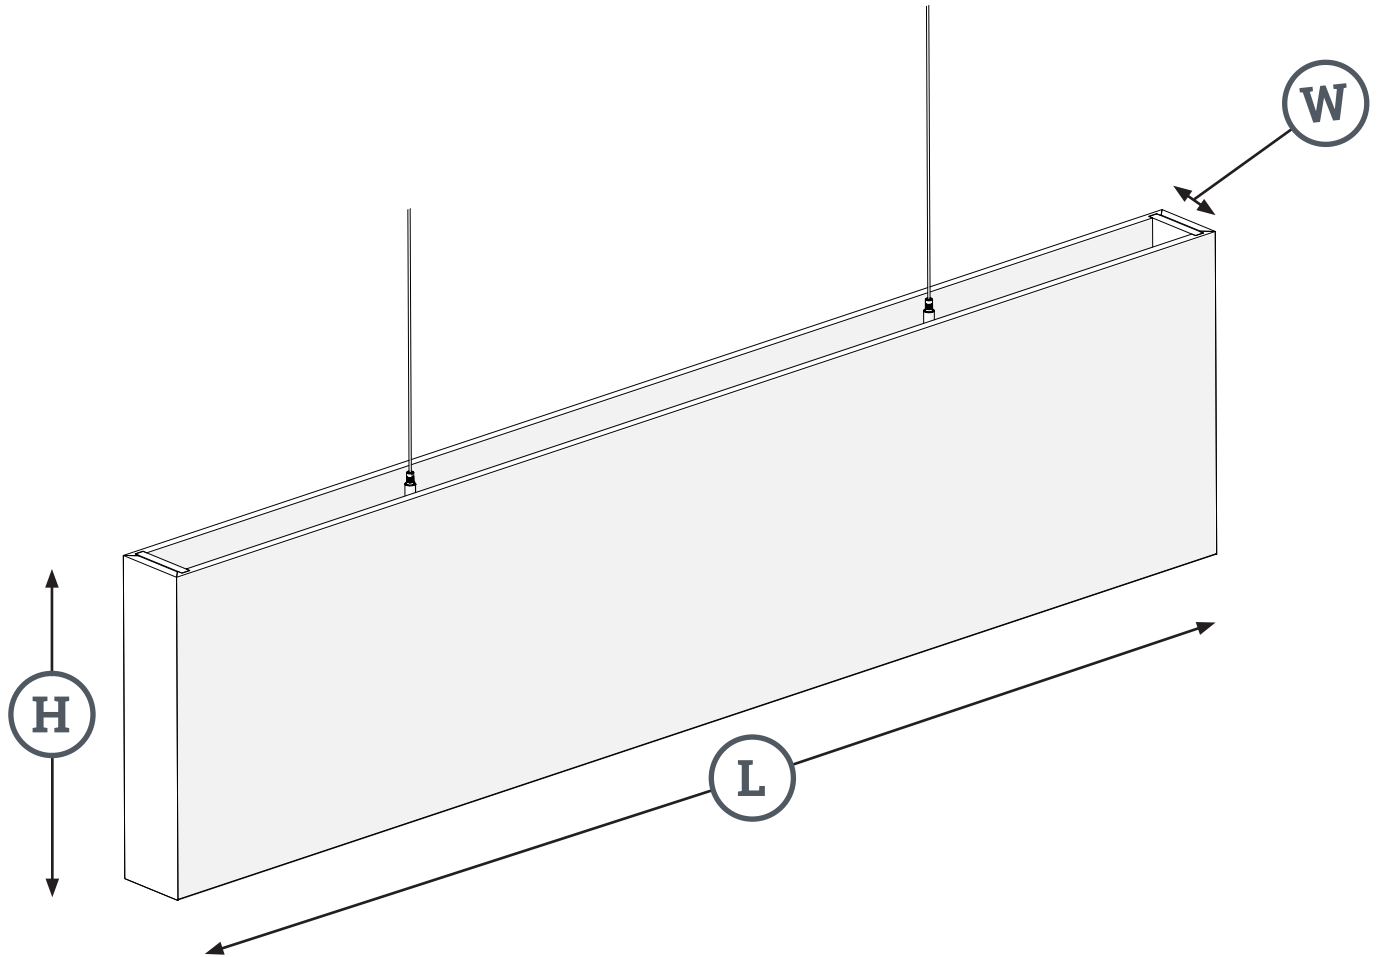

Installation

Installation requires minimal assembly of PET and suspension hardware. Mounting point positions are adjustable. See the complete BAFL installation instructions for details.

Country of Origin USA

Warranty 2 Years

BAFL [BLADE]

AVAILABLE DIMENSIONS

| HEIGHT | LENGTH | WIDTH |
|---------------|----------------|-------------|
| 11.8" [300mm] | 47.24"[1200mm] | 2.72"[69mm] |
| 11.8" [300mm] | 71.97"[1828mm] | 2.72"[69mm] |
| 11.8" [300mm] | 95"[2413mm] | 2.72"[69mm] |
| 10" [254mm] | 47.24"[1200mm] | 2.72"[69mm] |
| 10" [254mm] | 71.97"[1828mm] | 2.72"[69mm] |
| 10" [254mm] | 95"[2413mm] | 2.72"[69mm] |