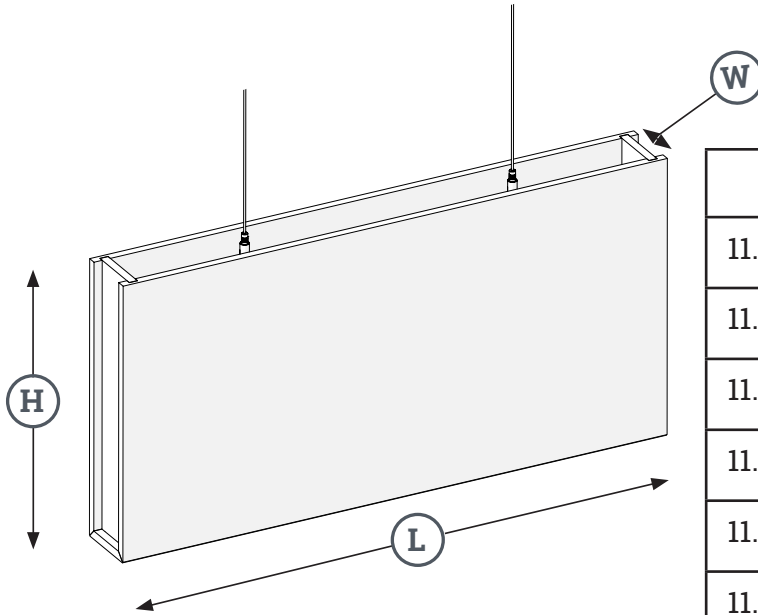

Installation

Installation requires minimal assembly of PET assemblies and suspension hardware. Mounting point positions are adjustable. See the BAFL complete installation manual for details.

Country of Origin USA

Warranty 2 Years

BAFL [PLUS]

AVAILABLE DIMENSIONS

HEIGHT	LENGTH	WIDTH
11.8" [300mm]	23.62" [600mm]	2.72"[69mm]
11.8" [300mm]	47.24"[1200mm]	2.72"[69mm]
11.8" [300mm]	71.97"[1828mm]	2.72"[69mm]
11.8" [300mm]	95"[2413mm]	2.72"[69mm]
11.8" [300mm]	23.62" [600mm]	1.5"[38mm]
11.8" [300mm]	47.24"[1200mm]	1.5"[38mm]
11.8" [300mm]	71.97"[1828mm]	1.5"[38mm]
11.8" [300mm]	95"[2413mm]	1.5"[38mm]
10" [254mm]	23.62" [600mm]	2.72"[69mm]
10" [254mm]	47.24"[1200mm]	2.72"[69mm]
10" [254mm]	71.97"[1828mm]	2.72"[69mm]
10" [254mm]	95"[2413mm]	2.72"[69mm]
10" [254mm]	23.62" [600mm]	1.5"[38mm]
10" [254mm]	47.24"[1200mm]	1.5"[38mm]
10" [254mm]	71.97"[1828mm]	1.5"[38mm]
10" [254mm]	95"[2413mm]	1.5"[38mm]