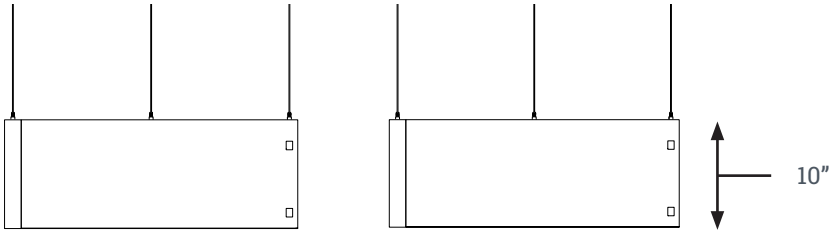

BOX BAFL

DIMENSIONS

BOX BAFL 2x2- LIT