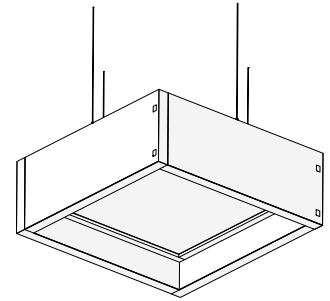

BOX BAFL

DIMENSIONS

BOX BAFL 2x2- LIT