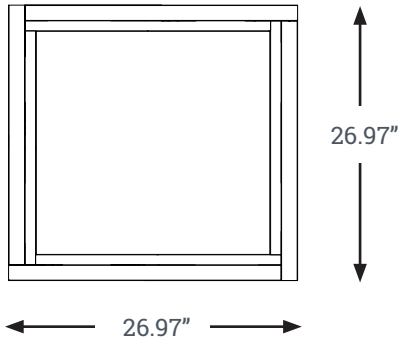

BOX BAFL

DIMENSIONS

BOX BAFL 2x2- LIT