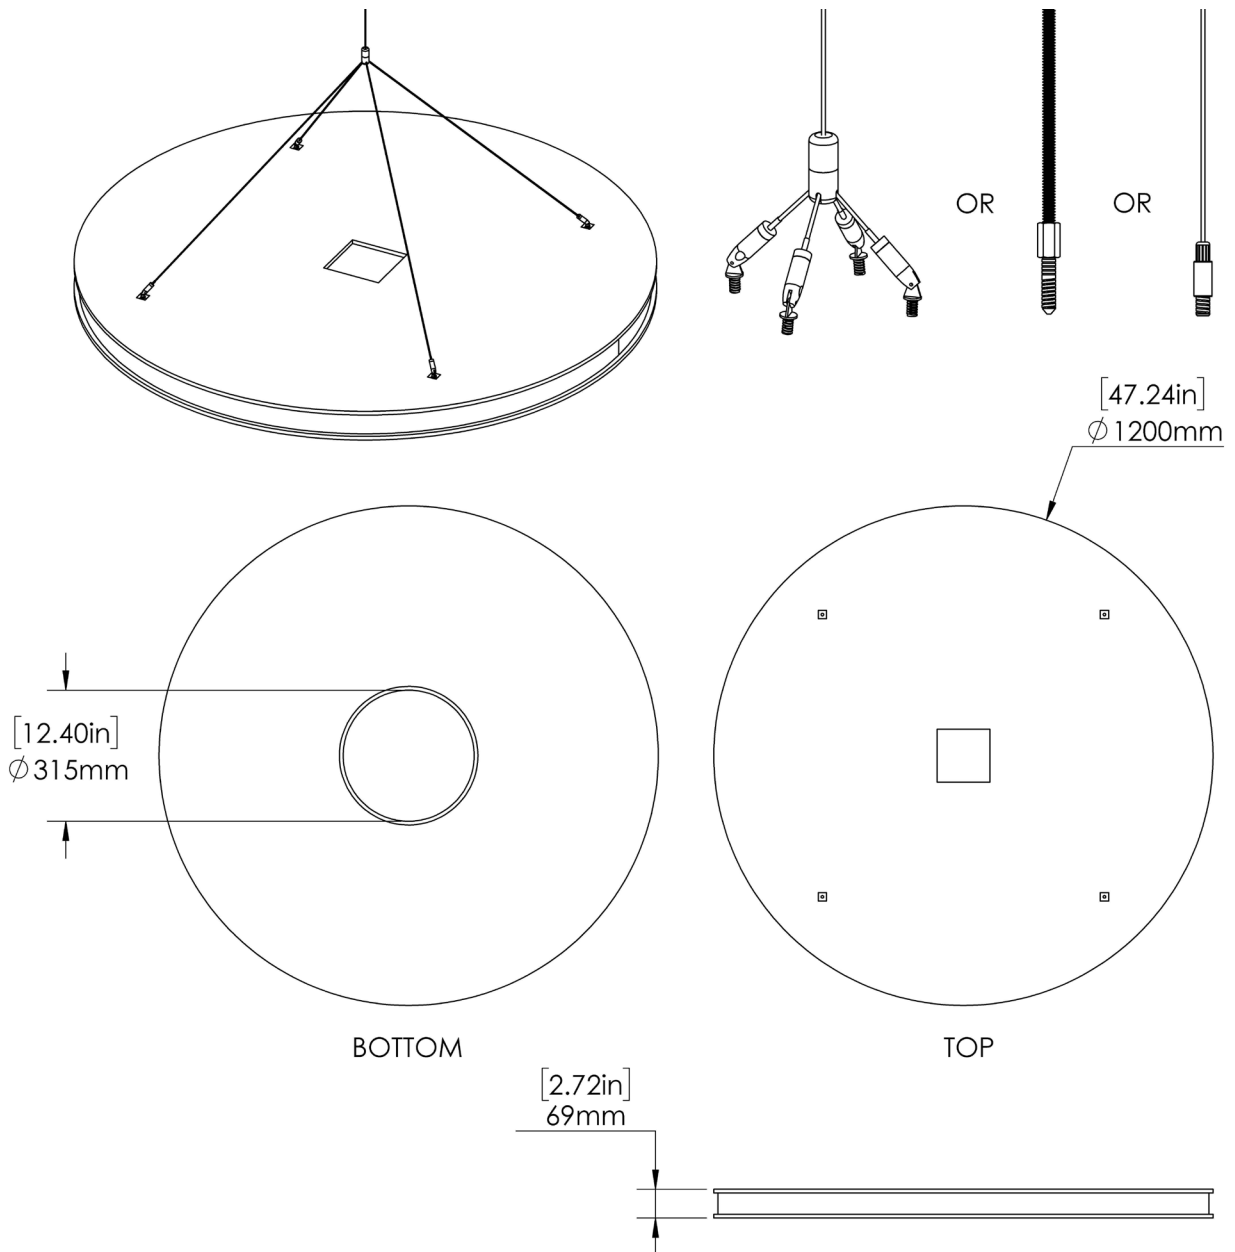

Color	Diffuser/Shielding	Finish	Lamp Included	Light Source	Lumens Range	Options	Size
30K	White	White	Yes	LED	2001 to 3000	Dimming	15"

SQUARE LIT

Lighting Specification

24" LED Edgelit Flat Panel Light

- Ultra thin LED panel light made from high-grade aluminum
- Environmentally-friendly, mercury-free
- IC Rated for dry and damp locations
- CRI >80 standard
- Multiple Kelvin temperatures available (3500K, 4000K, 5000K)
- L70: >50,000 Hours
- Dimming: 0-10V 120-277V
- Power factor >0.90

Color	Wattage	Size
40K	40 W	23.625" x 23.625"

CLOUD NON-LIT Dimensions

CLOUD LIT Dimensions

HEX CLOUD NON-LIT Dimensions

TOP

BOTTOM

SQUARE CLOUD NON-LIT

Dimensions