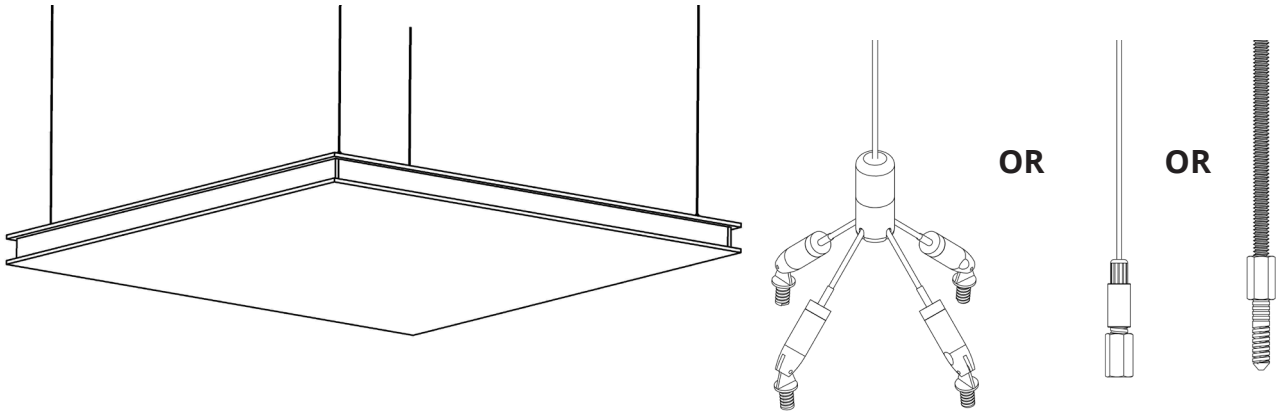

Color	Wattage	Size
40K	40 W	23.625" x 23.625"

CLOUD NON-LIT Dimensions

CLOUD LIT Dimensions

HEX CLOUD NON-LIT Dimensions

TOP

BOTTOM

SQUARE CLOUD NON-LIT

Dimensions

SQUARE CLOUD LIT Dimensions