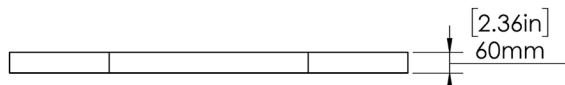

Color	Wattage	Size
40K	40 W	23.625" x 23.625"

CLOUD NON-LIT Dimensions

CLOUD LIT Dimensions

HEX CLOUD NON-LIT Dimensions

TOP

BOTTOM

SQUARE CLOUD NON-LIT

Dimensions