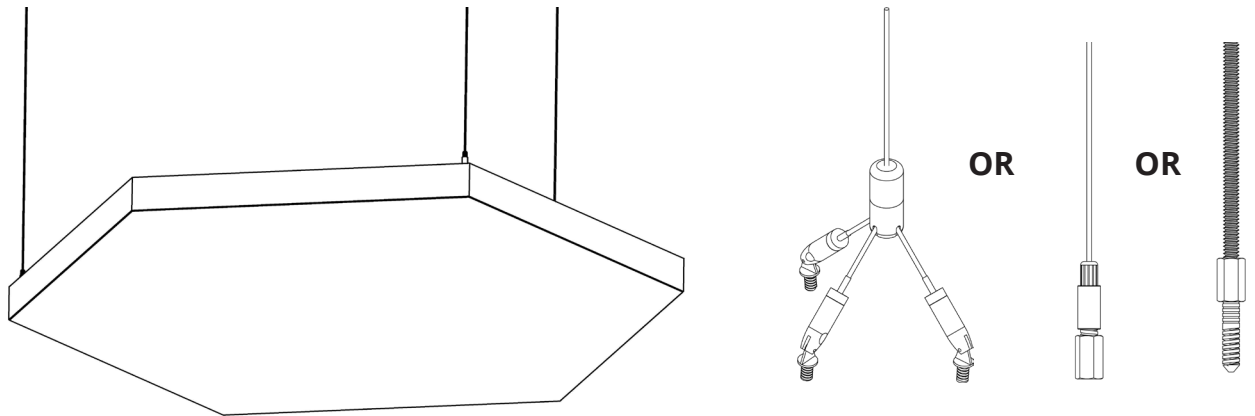

Color	Wattage	Size
40K	40 W	23.625" x 23.625"

CLOUD NON-LIT Dimensions

CLOUD LIT Dimensions

HEX CLOUD NON-LIT Dimensions

TOP

BOTTOM

SQUARE CLOUD NON-LIT

Dimensions