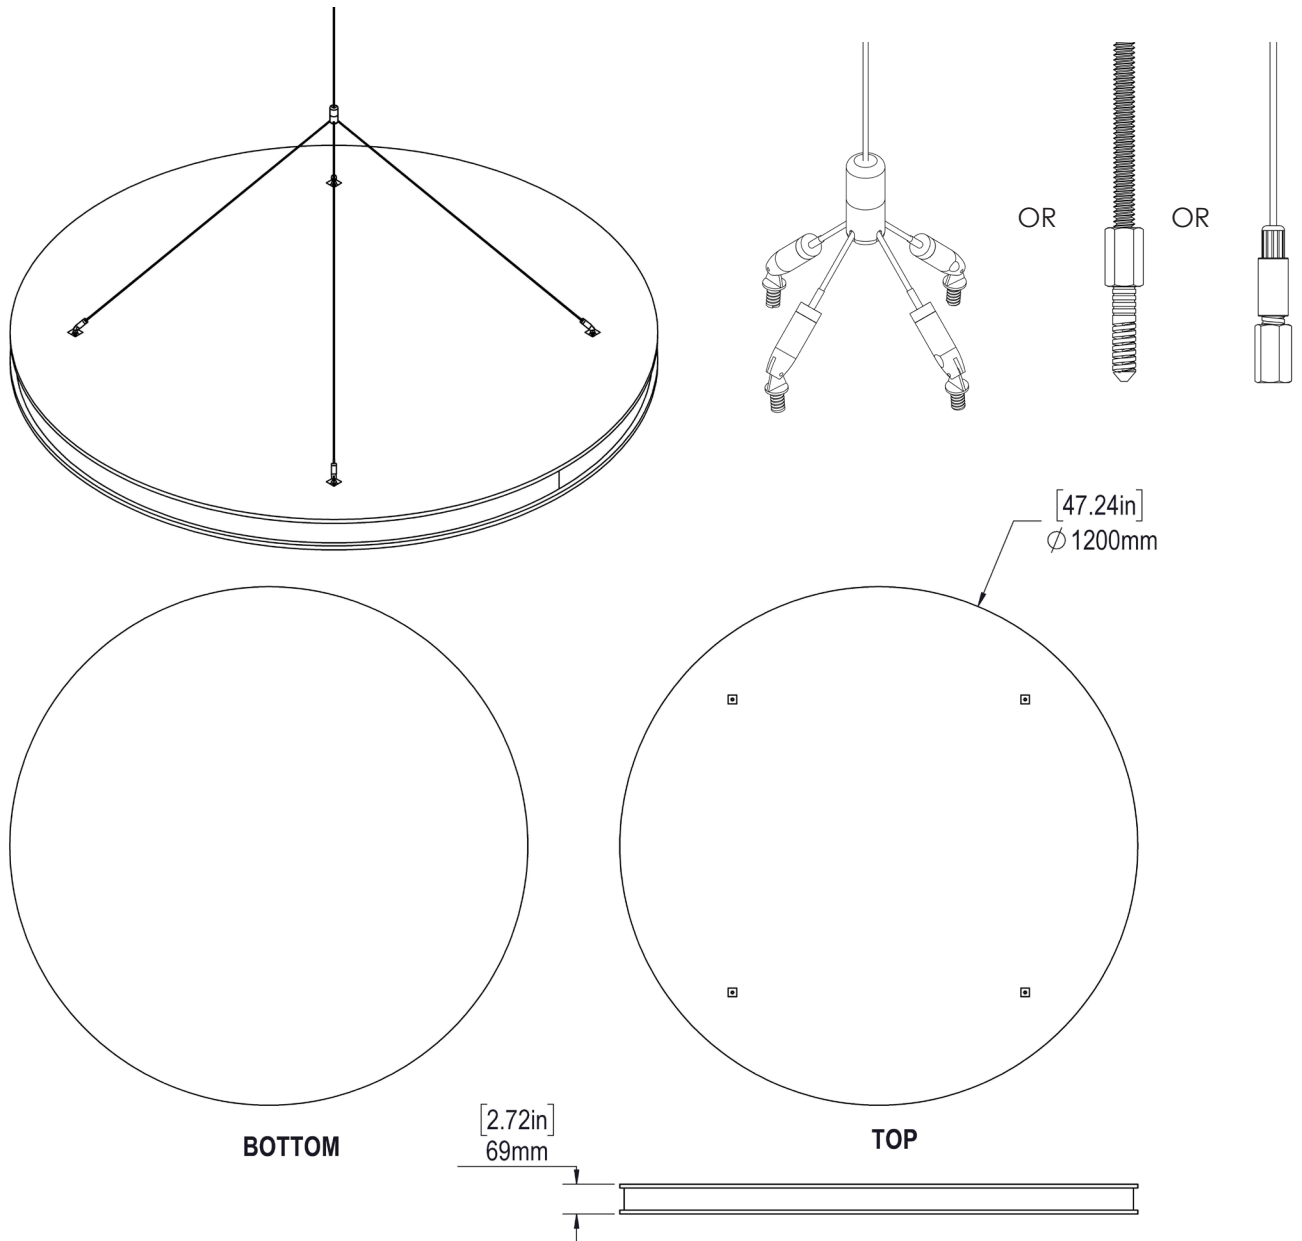

Color	Diffuser/Shielding	Finish	Lamp Included	Light Source	Lumens Range	Options	Size
30K	White	White	Yes	LED	2001 to 3000	Dimming	15"

SQUARE LIT

Lighting Specification

24" LED Edgelit Flat Panel Light

- Ultra thin LED panel light made from high-grade aluminum
- Environmentally-friendly, mercury-free
- IC Rated for dry and damp locations
- CRI >80 standard
- Multiple Kelvin temperatures available (3500K, 4000K, 5000K)
- L70: >50,000 Hours
- Dimming: 0-10V 120-277V
- Power factor >0.90

Color	Wattage	Size
40K	40 W	23.625" x 23.625"

CLOUD NON-LIT Dimensions

CLOUD LIT Dimensions

HEX CLOUD NON-LIT Dimensions

TOP

BOTTOM

SQUARE CLOUD NON-LIT

Dimensions