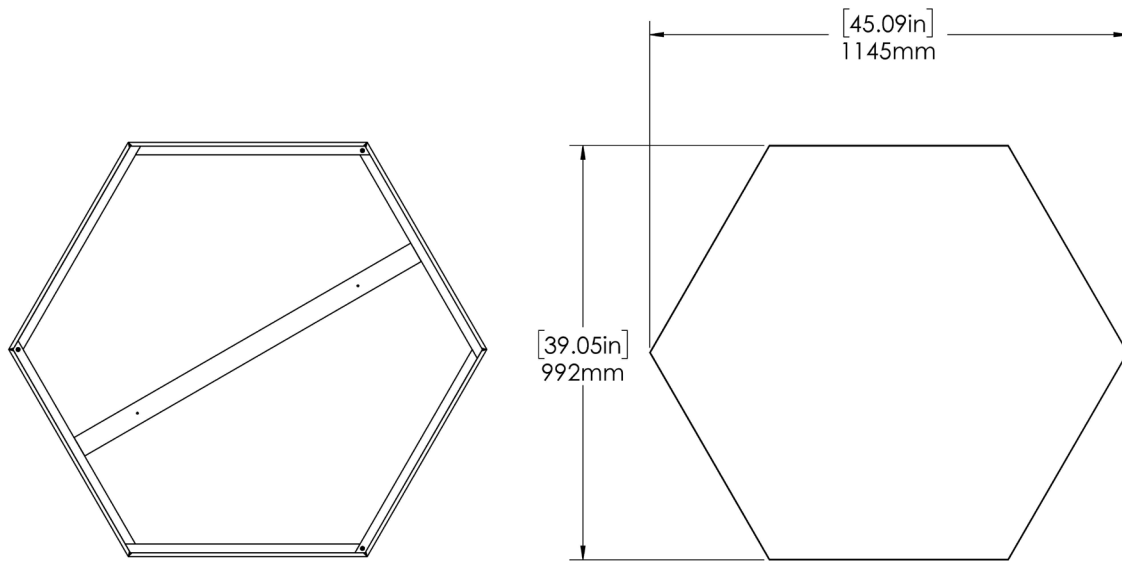

Color	Wattage	Size
40K	40 W	23.625" x 23.625"

CLOUD NON-LIT Dimensions

CLOUD LIT Dimensions

HEX CLOUD NON-LIT Dimensions

TOP

BOTTOM

SQUARE CLOUD NON-LIT

Dimensions