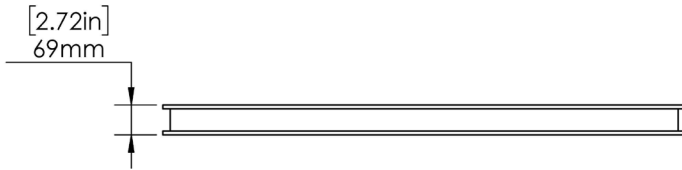

Color	Wattage	Size
40K	40 W	23.625" x 23.625"

CLOUD NON-LIT Dimensions

CLOUD LIT Dimensions

HEX CLOUD NON-LIT Dimensions

TOP

BOTTOM

SQUARE CLOUD NON-LIT

Dimensions