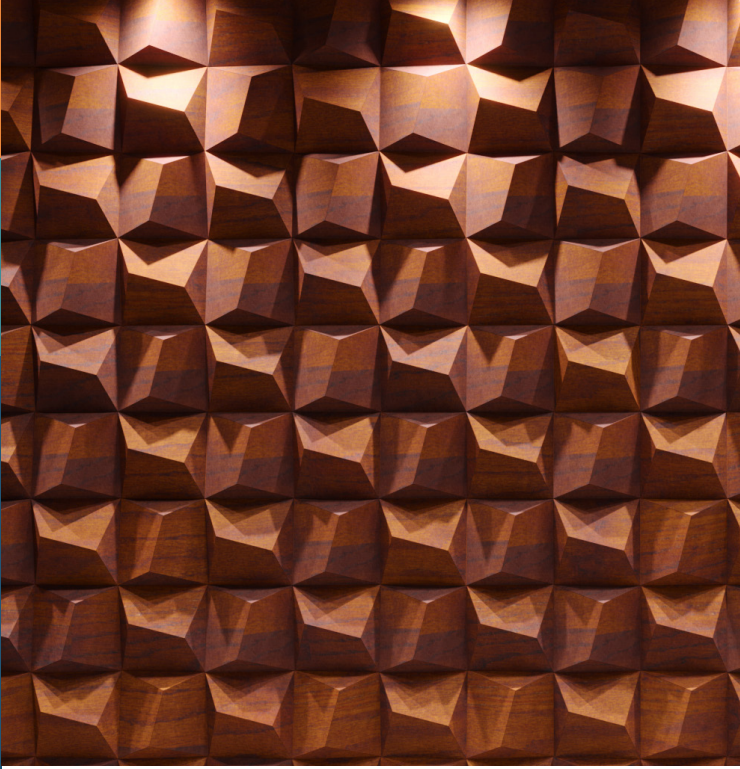

CUBISM-CLIF

Fräsch was founded on the belief that creating healthy and beautiful office environments leads to a happier and highly motivated workforce.

CUBISM-CLIF

Acoustical Wall Fixture

Frasch's CUBISM Series presents a bold three-dimensional design that will add depth and modern beauty to any space. Create your own work of art by mixing 37 colors and rotat-ing tiles to create unique patterns. CUBISM's unique hollow design provides superior sound absorption. Make a bold statement with CUBISM – CLIF.

CUBISM utilizes a large hollow cavity to provide superior sound absorption. Since the design does not rely on fill material, it is made of 100% PET Felt, creating a combined NRC rating of .85. The Secret Trap Door design (patent pending) allows for easy installation with standard screws. No gluing! No special hardware!