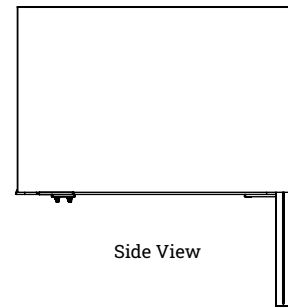

Country of Origin USA

Warranty 2 Years

DIVI DIMENSIONS

See last page for detailed size chart

Isometric
View

Front View

Side View

* Two-year limited warranty guarantees all of our products are free from defects in the materials and maintain their quality of craftsmanship. See our two-year warranty sheet for full details.

DIVI

Divi Size Chart

Product	SKU	L (Length)	H (Height)	W (Width)
DIVI (PRIVACY + MODESTY + SIDE LEFT + SIDE RIGHT) **Total length of product does not account for thickness of side panels.	FRS-DIVI-48X32X24	48"	12"	24"
	FRS-DIVI-48x32x30	48"	12"	30"
	FRS-DIVI-48x40x24	48"	20"	24"
	FRS-DIVI-48x40x30	48"	20"	30"
	FRS-DIVI-60x32x24	60"	12"	24"
	FRS-DIVI-60x32x30	60"	12"	30"
	FRS-DIVI-60x40x24	60"	20"	24"
	FRS-DIVI-60x40x30	60"	20"	30"
	FRS-DIVI-72x32x24	72"	12"	24"
	FRS-DIVI-72x32x30	72"	12"	30"
	FRS-DIVI-72x40x24	72"	20"	24"
	FRS-DIVI-72x40x30	72"	20"	30"
	FRS-DIVI-84x32x24	84"	12"	24"
	FRS-DIVI-84x32x30	84"	12"	30"
	FRS-DIVI-84x40x24	84"	20"	24"
FRS-DIVI-84x40x30	84"	20"	30"	
DIVI - MODESTY	FRS-DIVI-M-48x12x1.65	48"	12"	1.65"
	FRS-DIVI-M-48x20x1.65	48"	20"	1.65"
	FRS-DIVI-M-60x12x1.65	60"	12"	1.65"
	FRS-DIVI-M-60x20x1.65	60"	20"	1.65"
	FRS-DIVI-M-72x12x1.65	72"	12"	1.65"
	FRS-DIVI-M-72x20x1.65	72"	20"	1.65"
	FRS-DIVI-M-84x12x1.65	84"	12"	1.65"
	FRS-DIVI-M-84x20x1.65	84"	20"	1.65"
DIVI - PRIVACY	FRS-DIVI-P-48x20x1.65	48"	20"	1.65"
	FRS-DIVI-P-60x20x1.65	60"	20"	1.65"
	FRS-DIVI-P-72x20x1.65	72"	20"	1.65"
	FRS-DIVI-P-84x20x1.65	84"	20"	1.65"
DIVI - SIDE	FRS-DIVI-SL-24x20x1.65	24"	20"	1.65"
	FRS-DIVI-SL-30x20x1.65	30"	20"	1.65"
	FRS-DIVI-SR-24x20x1.65	24"	20"	1.65"
	FRS-DIVI-SR-30x20x1.65	30"	20"	1.65"
DIVI - CUBICLE EXTENDER	FRS-DIVI-CE-48x20x1.65	48"	20"	1.65"
	FRS-DIVI-CE-60x20x1.65	60"	20"	1.65"
	FRS-DIVI-CE-72x20x1.65	72"	20"	1.65"
	FRS-DIVI-CE-84x20x1.65	84"	20"	1.65"