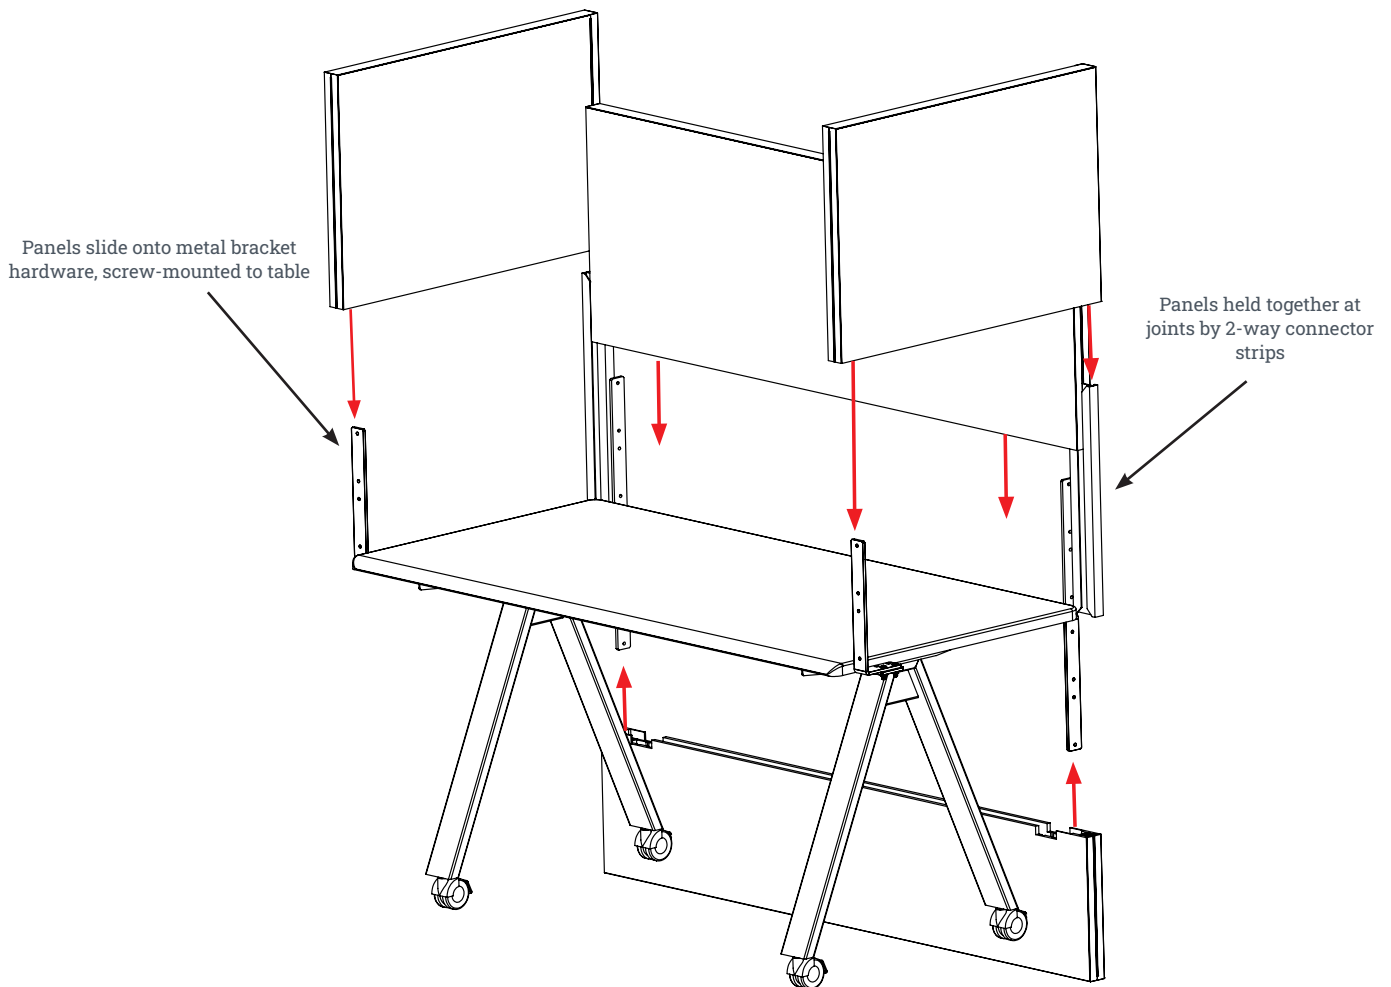

DIVI EXPLODED VIEW

---

* Two-year limited warranty guarantees all of our products are free from defects in the materials and maintain their quality of craftsmanship. See our two-year warranty sheet for full details.