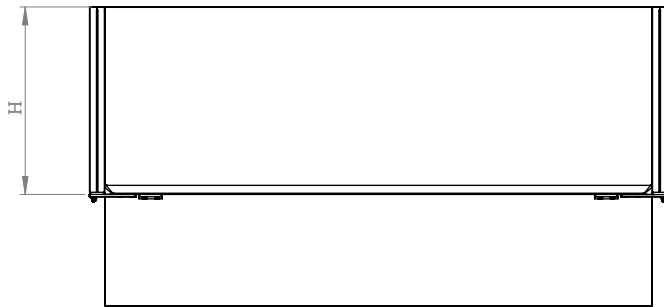

Country of Origin USA

Warranty 2 Years

DIVI DIMENSIONS

See last page for detailed size chart

Isometric
View

Front View

Side View

* Two-year limited warranty guarantees all of our products are free from defects in the materials and maintain their quality of craftsmanship. See our two-year warranty sheet for full details.

DIVI

Divi Size Chart

Product	SKU	L (Length)	H (Height)	W (Width)
DIVI (PRIVACY + MODESTY + SIDE LEFT + SIDE RIGHT) **Total length of product does not account for thickness of side panels.	FRS-DIVI-48X32X24	48"	12"	24"
	FRS-DIVI-48x32x30	48"	12"	30"
	FRS-DIVI-48x40x24	48"	20"	24"
	FRS-DIVI-48x40x30	48"	20"	30"
	FRS-DIVI-60x32x24	60"	12"	24"
	FRS-DIVI-60x32x30	60"	12"	30"
	FRS-DIVI-60x40x24	60"	20"	24"
	FRS-DIVI-60x40x30	60"	20"	30"
	FRS-DIVI-72x32x24	72"	12"	24"
	FRS-DIVI-72x32x30	72"	12"	30"
	FRS-DIVI-72x40x24	72"	20"	24"
	FRS-DIVI-72x40x30	72"	20"	30"
	FRS-DIVI-84x32x24	84"	12"	24"
	FRS-DIVI-84x32x30	84"	12"	30"
	FRS-DIVI-84x40x24	84"	20"	24"
FRS-DIVI-84x40x30	84"	20"	30"	
DIVI - MODESTY	FRS-DIVI-M-48x12x1.65	48"	12"	1.65"
	FRS-DIVI-M-48x20x1.65	48"	20"	1.65"
	FRS-DIVI-M-60x12x1.65	60"	12"	1.65"
	FRS-DIVI-M-60x20x1.65	60"	20"	1.65"
	FRS-DIVI-M-72x12x1.65	72"	12"	1.65"
	FRS-DIVI-M-72x20x1.65	72"	20"	1.65"
	FRS-DIVI-M-84x12x1.65	84"	12"	1.65"
	FRS-DIVI-M-84x20x1.65	84"	20"	1.65"
DIVI - PRIVACY	FRS-DIVI-P-48x20x1.65	48"	20"	1.65"
	FRS-DIVI-P-60x20x1.65	60"	20"	1.65"
	FRS-DIVI-P-72x20x1.65	72"	20"	1.65"
	FRS-DIVI-P-84x20x1.65	84"	20"	1.65"
DIVI - SIDE	FRS-DIVI-SL-24x20x1.65	24"	20"	1.65"
	FRS-DIVI-SL-30x20x1.65	30"	20"	1.65"
	FRS-DIVI-SR-24x20x1.65	24"	20"	1.65"
	FRS-DIVI-SR-30x20x1.65	30"	20"	1.65"
DIVI - CUBICLE EXTENDER	FRS-DIVI-CE-48x20x1.65	48"	20"	1.65"
	FRS-DIVI-CE-60x20x1.65	60"	20"	1.65"
	FRS-DIVI-CE-72x20x1.65	72"	20"	1.65"
	FRS-DIVI-CE-84x20x1.65	84"	20"	1.65"