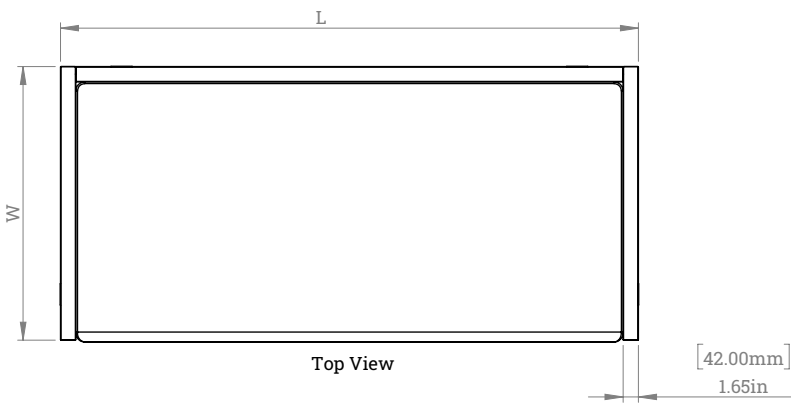

DIVI DIMENSIONS

See last page for detailed size chart

Isometric
View