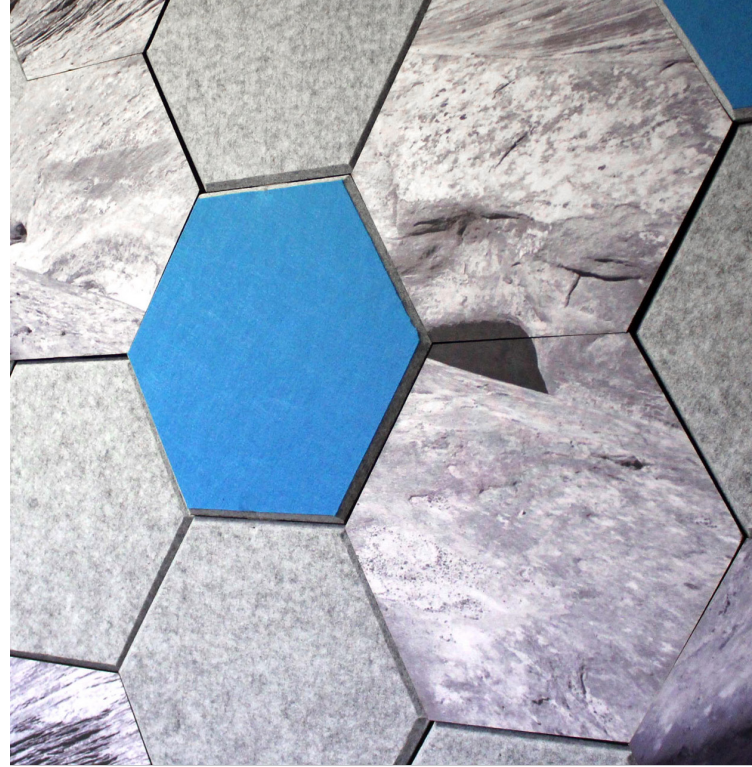

HEX FLAT

Fräsch was founded on the belief that creating healthy and beautiful office environments leads to a happier and highly motivated workforce.

HEX FLAT

Acoustical Wall Tile

This simple geometric pattern adds dimension and depth to any environment. Each individual hex shaped tile aligns tightly to the next to form the overall shape. HEX FLAT acoustic tiles are customizable with a range of colors. Easily glues to the wall and cuts to fit any wall size.

Application Wall

| | L | W | H | WEIGHT |
|----------------------|--------|--------|------|----------|
| HEX TILE | 15.13" | 13.11" | .35" | .22 lbs. |
| HEX TILE [SET OF 32] | 96" | 48" | .35" | 7 lbs. |

Hardware

Default: Roberts 3095 Carpet Adhesive, Heavy Duty Liquid Nail

Material Content 9 mm 100% PET (55% recycled content)

Flammability ASTM E84 Class A or B

Acoustics

| Frequency (Hz) | 250 | 500 | 1K | 2K | NRC |
|---------------------------|------|-------|-------|-------|--------------------|
| NRC | 0.04 | 0.16 | 0.40 | 0.63 | (0.30-0.75) |
| Sabins per m ² | 2.87 | 11.48 | 29.15 | 45.01 | |

Test was conducted while product was in its actual installation setting

All NRC testings assumes one face/one object and does not account for the product thickness

Environment

Low VOC
Post-Consumer Recycled Content
100% Recyclable