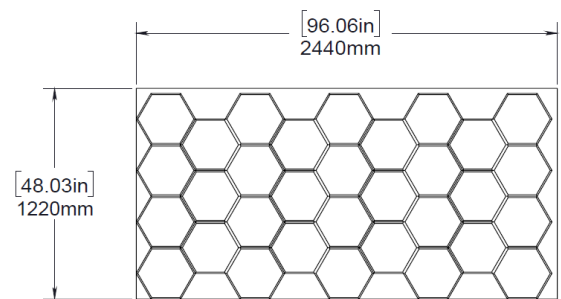

Application Wall

| | L | W | H | WEIGHT |
|----------------------|--------|--------|------|----------|
| HEX TILE | 15.13" | 13.11" | .35" | .22 lbs. |
| HEX TILE [SET OF 32] | 96" | 48" | .35" | 7 lbs. |

Installation

Simply glue one HEX FLAT at a time and easily cuts to fit your wallspace. Another alternative is to lay out your space and mount the Impaler Clip to the wall with sheetrock screws and press HEX FLAT to secure it to the wall.

Country of Origin

USA

Warranty

2 Years

fräsch!

609 112th Street, Suite A
Arlington, TX 76011

HEX FLAT Dimensions

Edges can also
come straight,
without chamfers

32 HEX'S PER SHEET

HEX FLAT Installation

HEX FLAT

Suggested Arrangements

Pattern 1

Pattern 2
