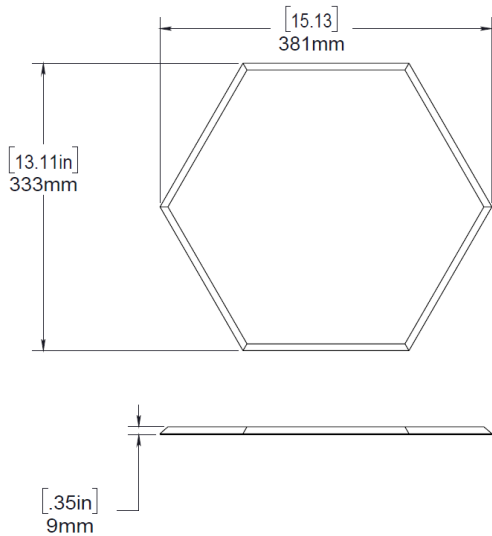

Application Wall

| | L | W | H | WEIGHT |
|----------------------|--------|--------|------|----------|
| HEX TILE | 15.13" | 13.11" | .35" | .22 lbs. |
| HEX TILE [SET OF 32] | 96" | 48" | .35" | 7 lbs. |

Country of Origin

USA

Warranty

2 Years

fräsch!

609 112th Street, Suite A
Arlington, TX 76011

HEX FLAT Dimensions

Edges can also
come straight,
without chamfers

32 HEX'S PER SHEET

HEX FLAT Installation

HEX FLAT

Suggested Arrangements

Pattern 1

Pattern 2
