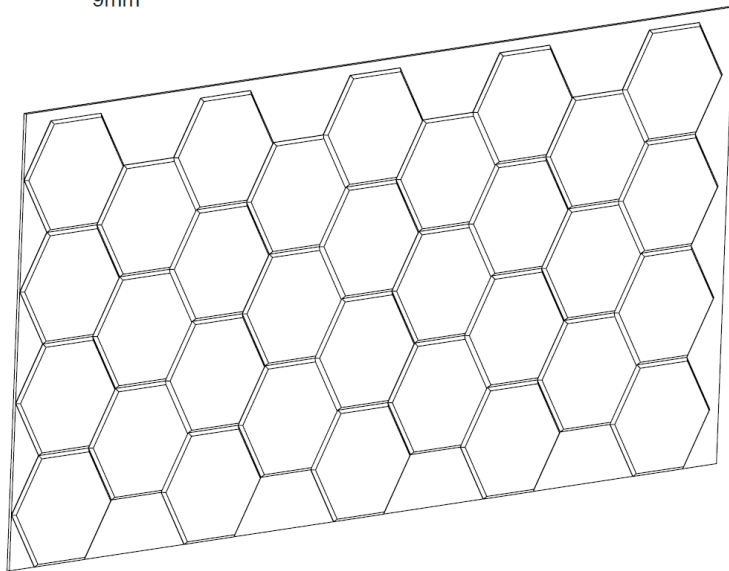

Country of Origin

USA

Warranty

2 Years

fräsch!

609 112th Street, Suite A
Arlington, TX 76011

HEX FLAT Dimensions

Edges can also
come straight,
without chamfers

32 HEX'S PER SHEET

HEX FLAT Installation

HEX FLAT

Suggested Arrangements

Pattern 1

Pattern 2
