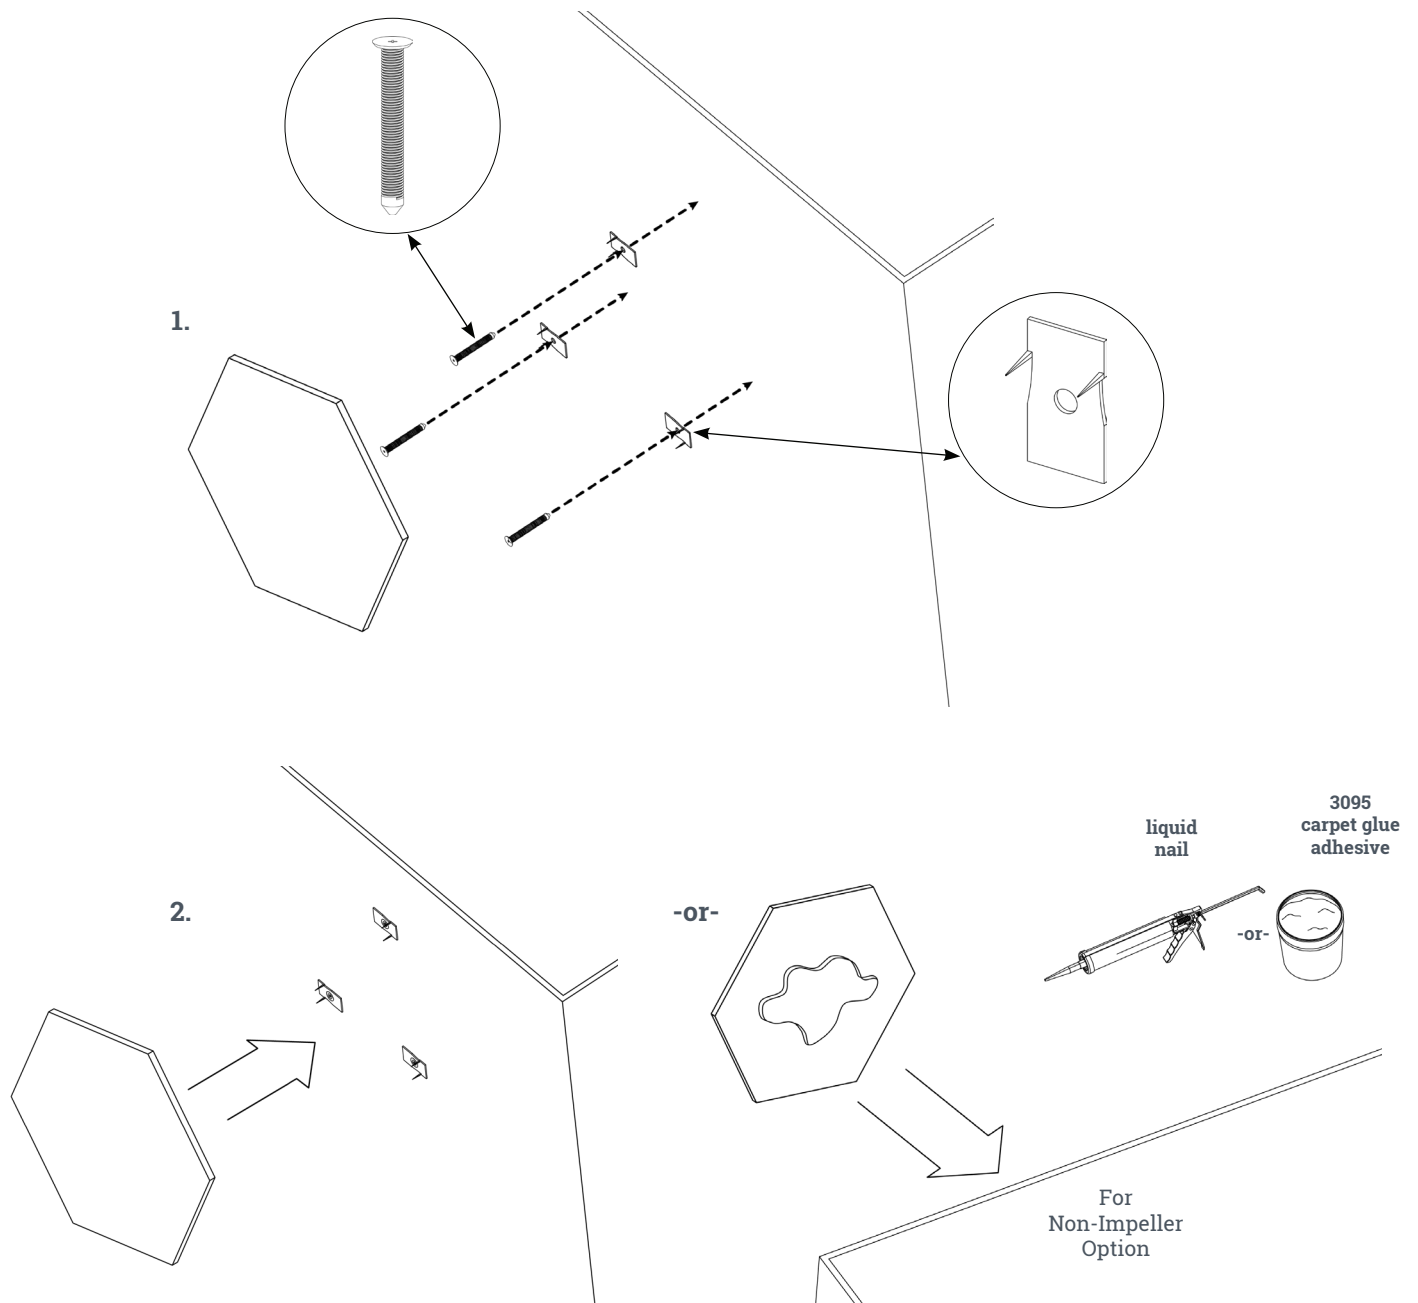

Application Wall

| | L | W | H | WEIGHT |
|----------------------|--------|--------|------|----------|
| HEX TILE | 15.13" | 13.11" | .35" | .22 lbs. |
| HEX TILE [SET OF 32] | 96" | 48" | .35" | 7 lbs. |

Installation

Simply glue one HEX FLAT at a time and easily cuts to fit your wallspace. Another alternative is to lay out your space and mount the Impaler Clip to the wall with sheetrock screws and press HEX FLAT to secure it to the wall.

Country of Origin

USA

Warranty

2 Years

fräsch!

609 112th Street, Suite A
Arlington, TX 76011

HEX FLAT Dimensions

Edges can also
come straight,
without chamfers

32 HEX'S PER SHEET

HEX FLAT Installation

HEX FLAT

Suggested Arrangements

Pattern 1

Pattern 2
