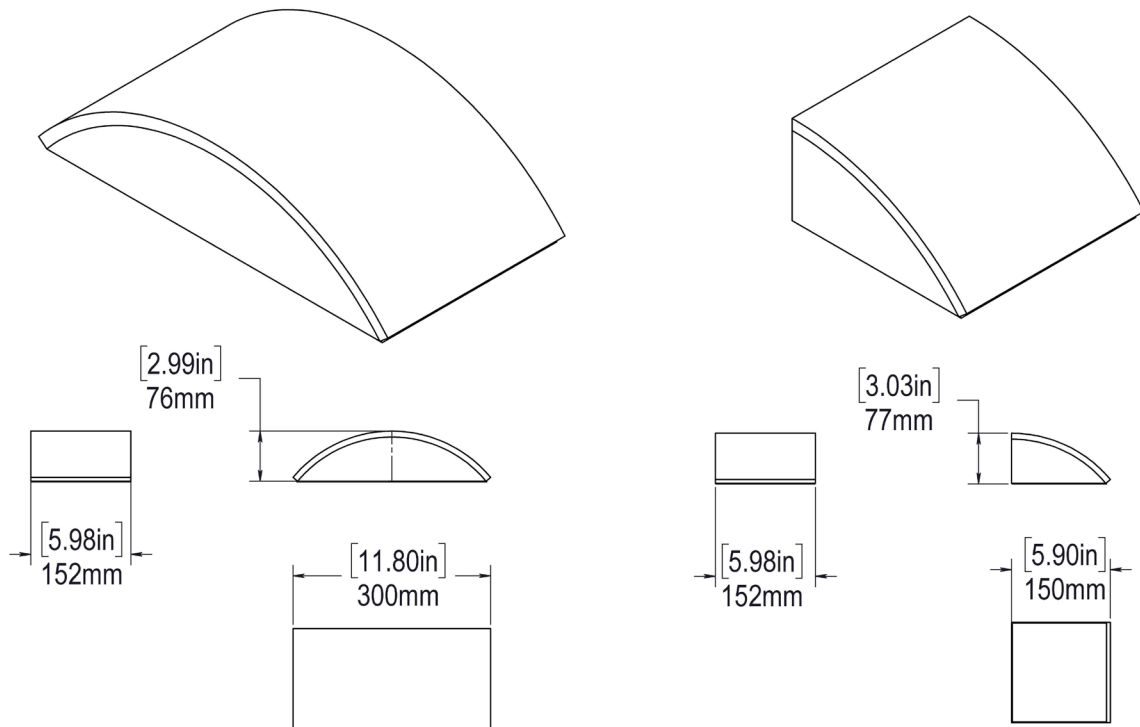

Country of Origin

USA

Warranty

2 Years

fräsch!

609 112th Street, Suite A
Arlington, TX 76011

CUBISM-PILO Dimensions

CUBISM-PILO Dimensions