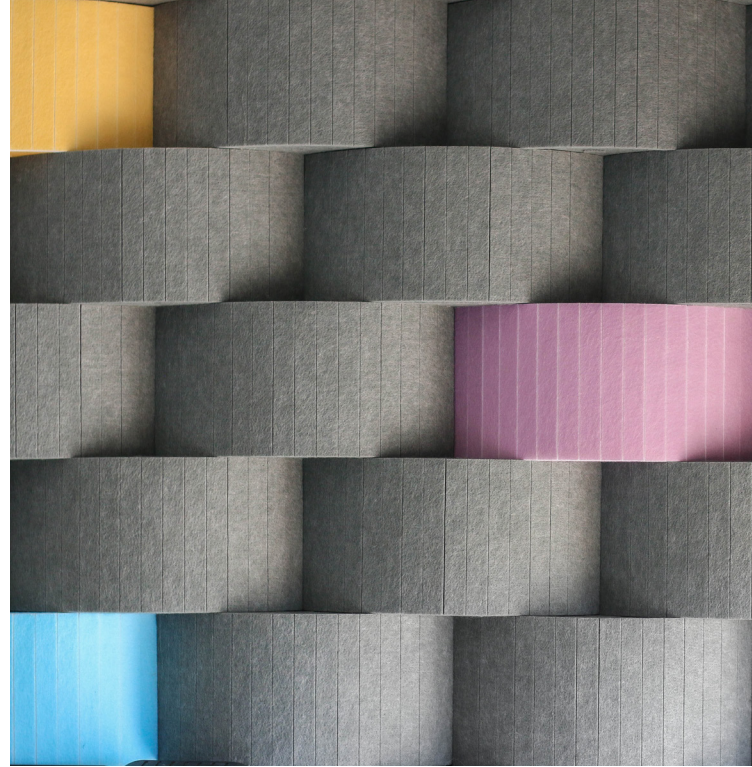

CUBISM-PILO

Fräsch was founded on the belief that creating healthy and beautiful office environments leads to a happier and highly motivated workforce.

CUBISM-PILO

Acoustical Wall & Ceiling Fixture

Frasch's CUBISM Series presents a bold three-dimensional design that will add depth and modern beauty to any space. Create your own original work of art by mixing 37 colors and rotating tiles to create unique patterns. CUBISM's unique hollow design provides superior sound absorption. Create soft curves or a woven aesthetic with CUBISM – PILO.

CUBISM utilizes a large hollow cavity to provide superior sound absorption. Since the design does not rely on fill material, it is made of 100% PET Felt, creating a combined NRC rating of .85. The Secret Trap Door design (patent pending) allows for easy installation with standard screws. No gluing! No special hardware!