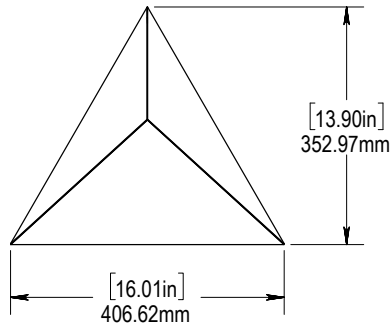

CUBISM-PYRA Dimensions