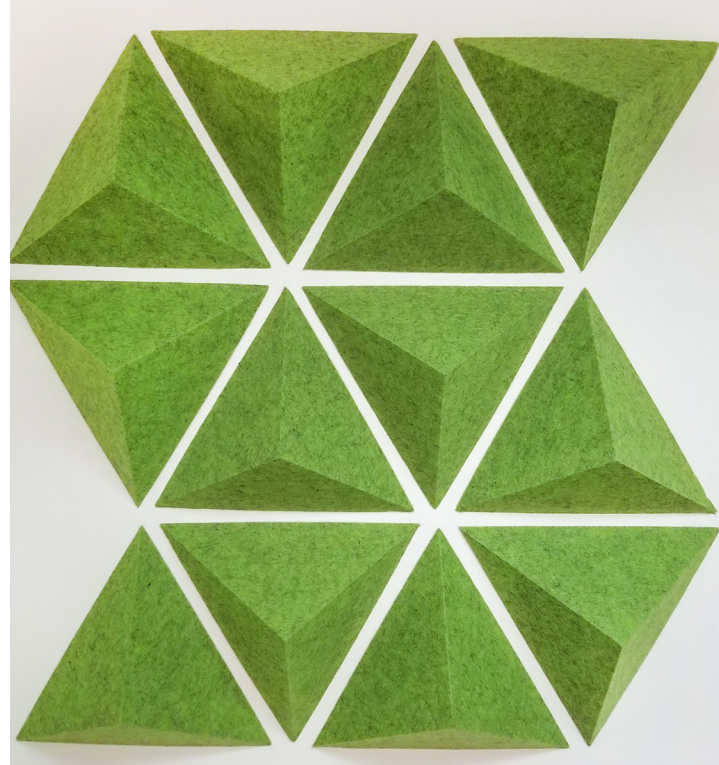

CUBISM-PYRA

Fräsch was founded on the belief that creating healthy and beautiful office environments leads to a happier and highly motivated workforce.

CUBISM - PYRA

Acoustical Wall & Ceiling Fixture

Frasch's CUBISM Series presents a bold three-dimensional design that will add depth and modern beauty to any space. Create your own original work of art by mixing 37 colors and rotating tiles to create unique patterns. CUBISM's unique hollow design provides superior sound absorption. Create soft curves or a woven aesthetic with CUBISM - PYRA.

CUBISM utilizes a large hollow cavity to provide superior sound absorption. Since the design does not rely on fill material, it is made of 100% PET Felt, creating a combined NRC rating of .85. The Secret Trap Door design (patent pending) allows for easy installation with standard screws. No gluing! No special hardware!

Application	Wall, Ceiling			
	L	W	H	WEIGHT
CUBISM-PYRA FULL [SET OF 12]	16"	14"	5"	1.13 lbs.
CUBISM-PYRA *HALF	8"	14"	5"	9 lbs.

*CUBISM-PYRA HALF is special order; does not come with SET

Hardware

Default: Secret Trap Door, Sheetrock Screw, Roberts 3095 Carpet Adhesive, Heavy Duty Liquid Nail

Dimensions

Variation 1

Variation 2

Variation 3