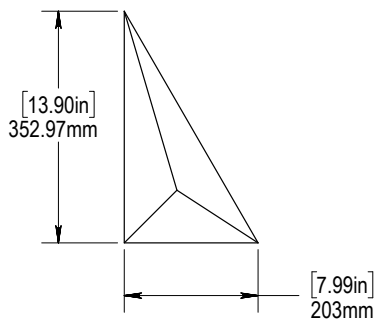

CUBISM-PYRA Dimensions