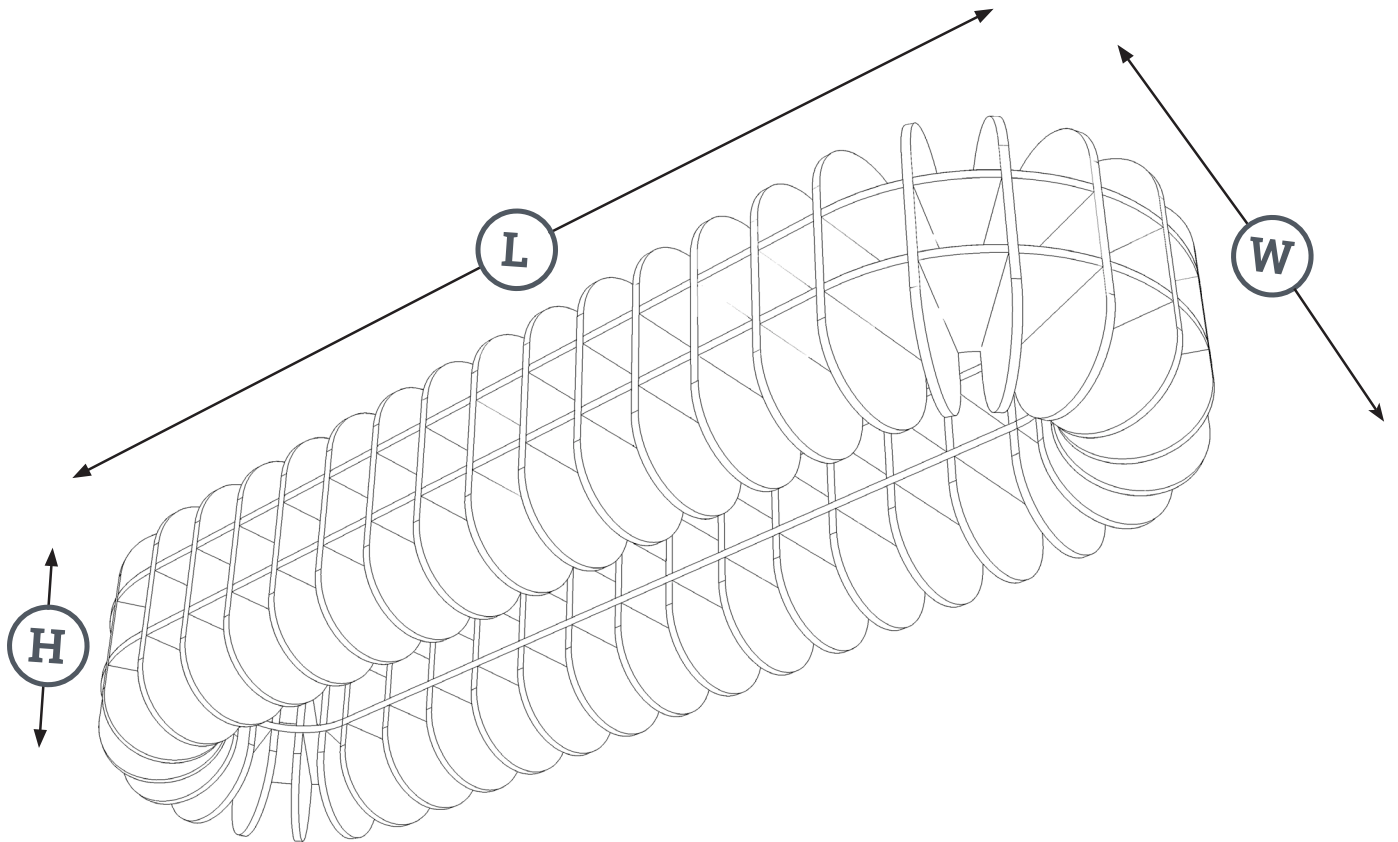

StratoScape PRIME

Fräsch was founded on the belief that creating healthy and beautiful office environments leads to a happier and highly motivated workforce.

PRIME Dimensions

HEIGHT	LENGTH	WIDTH
15.7 in	75.2 in	23.6 in

PRIME Dimensions

A
Screw the Grip Lock into the flat bracket.

B
Press down on the plunger while inserting the cable.