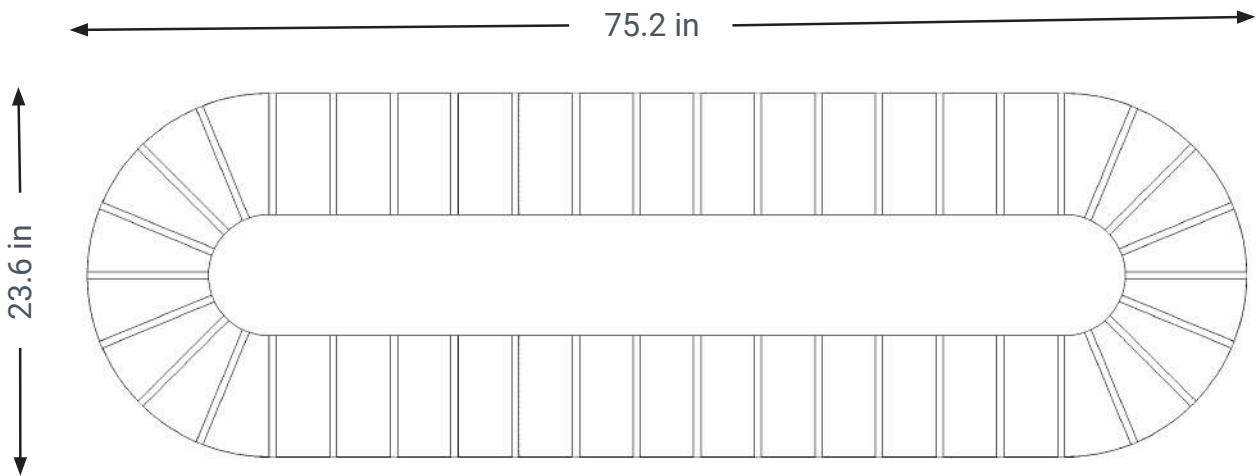

StratoScape PRIME

Fräsch was founded on the belief that creating healthy and beautiful office environments leads to a happier and highly motivated workforce.

PRIME Dimensions

HEIGHT	LENGTH	WIDTH
15.7 in	75.2 in	23.6 in

PRIME Dimensions

A
Screw the Grip Lock into the flat bracket.

B
Press down on the plunger while inserting the cable.