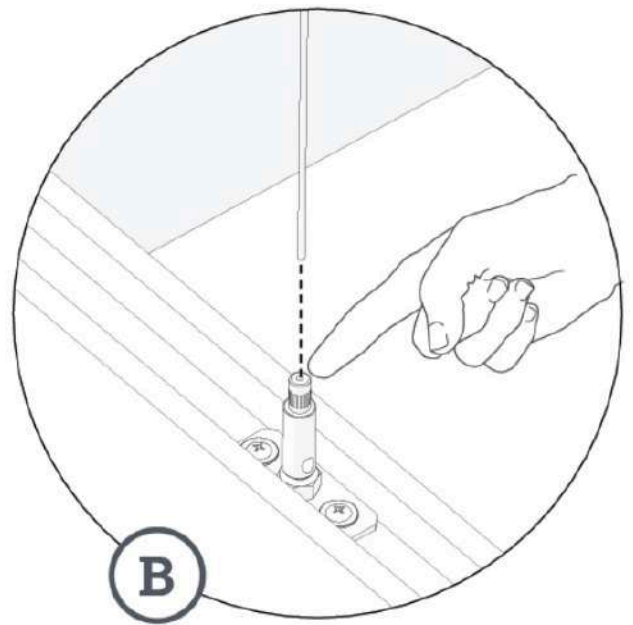

StratoScape PRIME

Fräsch was founded on the belief that creating healthy and beautiful office environments leads to a happier and highly motivated workforce.

PRIME Dimensions

HEIGHT	LENGTH	WIDTH
15.7 in	75.2 in	23.6 in

PRIME Dimensions

A
Screw the Grip Lock into the flat bracket.

B
Press down on the plunger while inserting the cable.