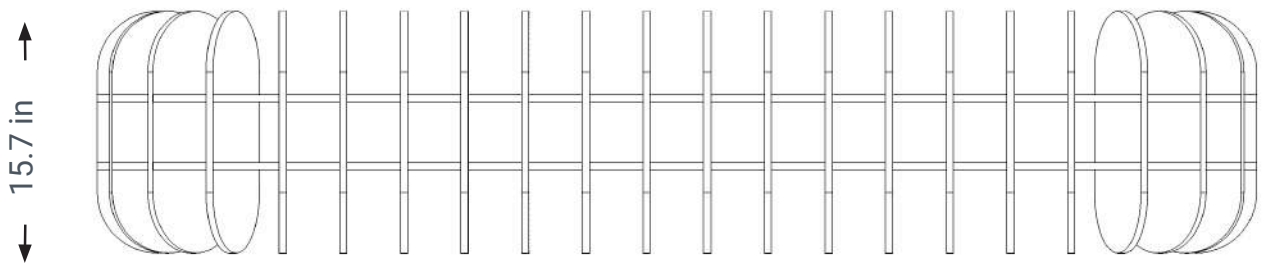

StratoScape PRIME

Fräsch was founded on the belief that creating healthy and beautiful office environments leads to a happier and highly motivated workforce.

PRIME Dimensions

HEIGHT	LENGTH	WIDTH
15.7 in	75.2 in	23.6 in

PRIME Dimensions

A
Screw the Grip Lock into the flat bracket.

B
Press down on the plunger while inserting the cable.