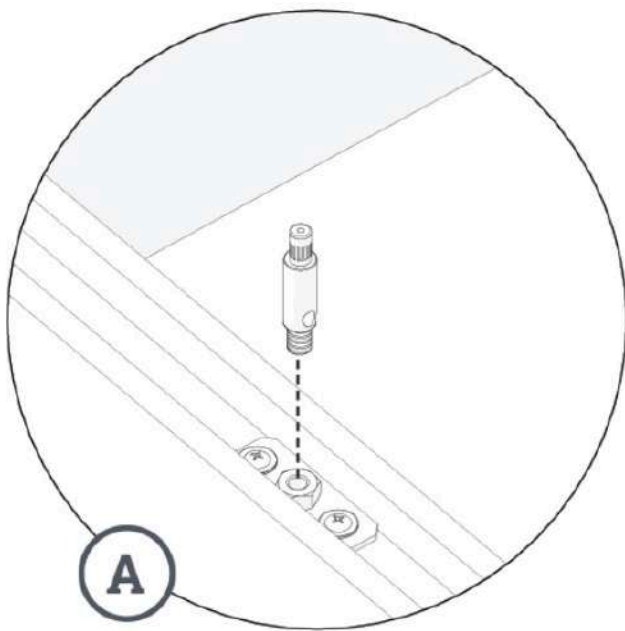

StratoScape PRIME

Fräsch was founded on the belief that creating healthy and beautiful office environments leads to a happier and highly motivated workforce.

PRIME Dimensions

HEIGHT	LENGTH	WIDTH
15.7 in	75.2 in	23.6 in

PRIME Dimensions

A
Screw the Grip Lock into the flat bracket.

B
Press down on the plunger while inserting the cable.