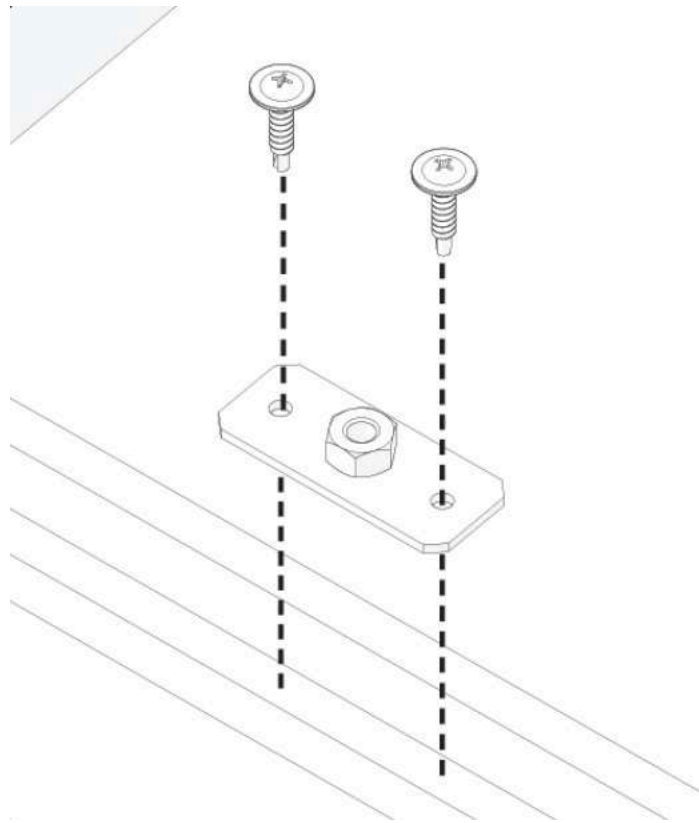

StratoScape PRIME

Fräsch was founded on the belief that creating healthy and beautiful office environments leads to a happier and highly motivated workforce.

PRIME Dimensions

HEIGHT	LENGTH	WIDTH
15.7 in	75.2 in	23.6 in

PRIME Dimensions

A
Screw the Grip Lock into the flat bracket.

B
Press down on the plunger while inserting the cable.