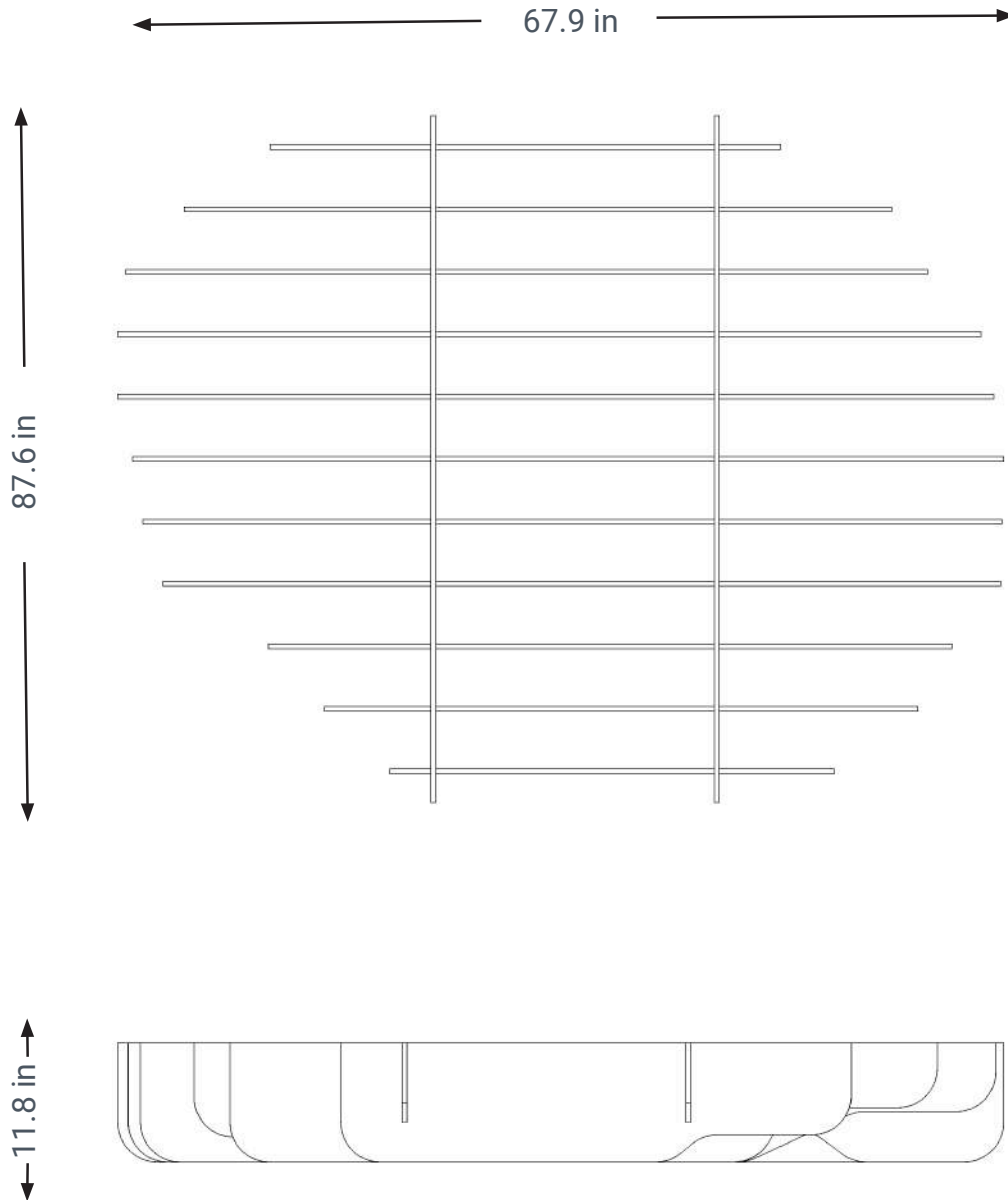

StratoScape SPARK

Fräsch was founded on the belief that creating healthy and beautiful office environments leads to a happier and highly motivated workforce.

SPARK

Dimensions

HEIGHT	LENGTH	WIDTH
11.8 in	87.6 in	67.9 in

SPARK

Dimensions

GRIP LOCK/AIRCRAFT CABLE INSTALLATION

A - Screw grip lock into the hex nut welded to the spike bracket.

B - To insert the aircraft cable into the grip lock, press firmly on the nipple while threading the cable through the channel. Release the nipple to lock the cable in place.