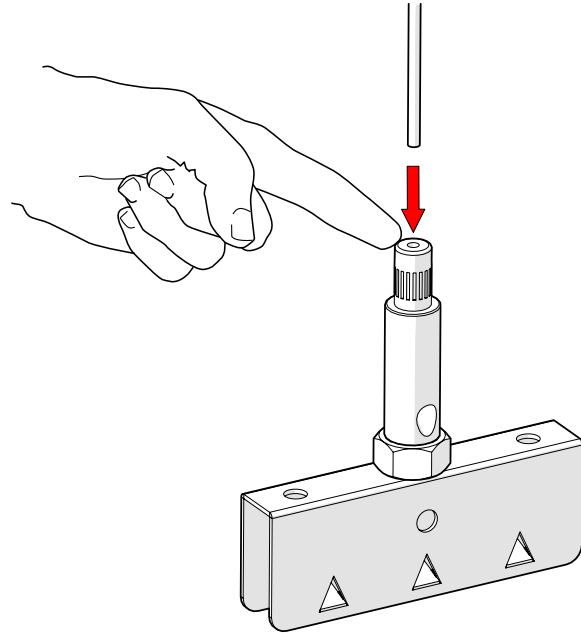

SPARK

Dimensions

GRIP LOCK/AIRCRAFT CABLE INSTALLATION

A - Screw grip lock into the hex nut welded to the spike bracket.

B - To insert the aircraft cable into the grip lock, press firmly on the nipple while threading the cable through the channel. Release the nipple to lock the cable in place.