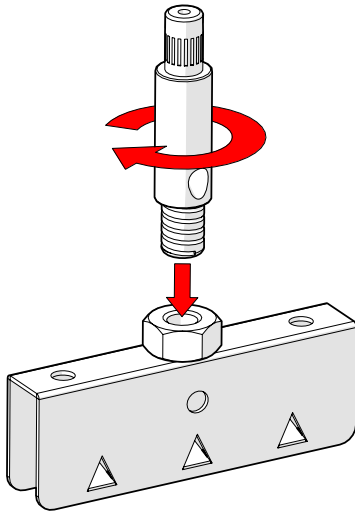

StratoScape SPARK

Fräsch was founded on the belief that creating healthy and beautiful office environments leads to a happier and highly motivated workforce.

SPARK

Dimensions

HEIGHT	LENGTH	WIDTH
11.8 in	87.6 in	67.9 in

SPARK

Dimensions

GRIP LOCK/AIRCRAFT CABLE INSTALLATION

A - Screw grip lock into the hex nut welded to the spike bracket.

B - To insert the aircraft cable into the grip lock, press firmly on the nipple while threading the cable through the channel. Release the nipple to lock the cable in place.