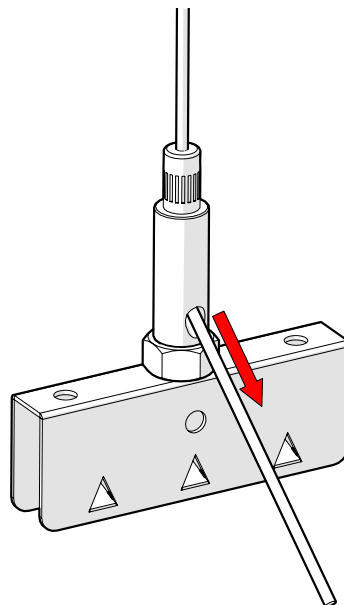

StratoScape SPARK

Fräsch was founded on the belief that creating healthy and beautiful office environments leads to a happier and highly motivated workforce.

SPARK

Dimensions

HEIGHT	LENGTH	WIDTH
11.8 in	87.6 in	67.9 in

SPARK

Dimensions

GRIP LOCK/AIRCRAFT CABLE INSTALLATION

A - Screw grip lock into the hex nut welded to the spike bracket.

B - To insert the aircraft cable into the grip lock, press firmly on the nipple while threading the cable through the channel. Release the nipple to lock the cable in place.