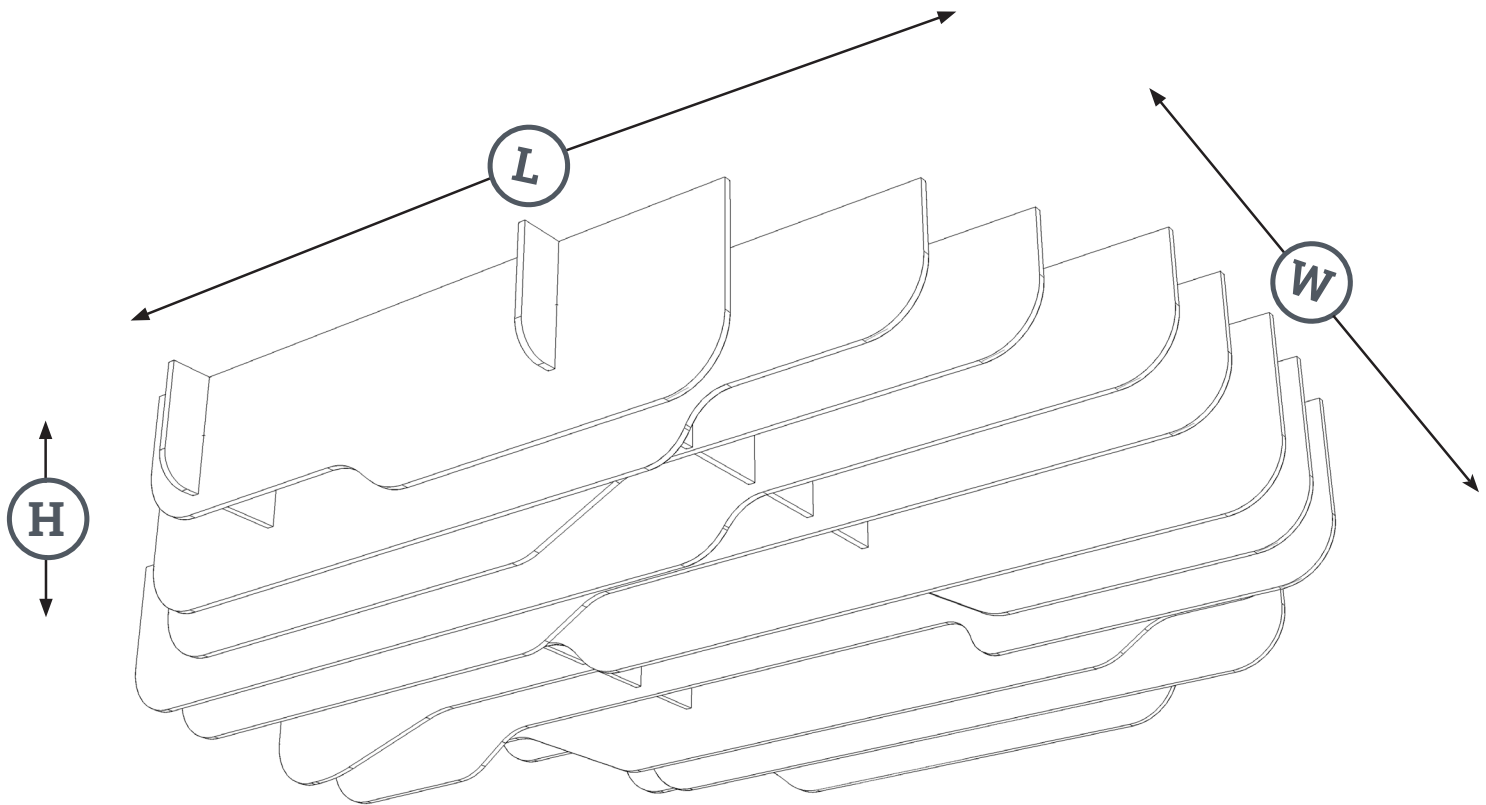

StratoScape SPARK

Fräsch was founded on the belief that creating healthy and beautiful office environments leads to a happier and highly motivated workforce.

SPARK

Dimensions

HEIGHT	LENGTH	WIDTH
11.8 in	87.6 in	67.9 in

SPARK

Dimensions

GRIP LOCK/AIRCRAFT CABLE INSTALLATION

A - Screw grip lock into the hex nut welded to the spike bracket.

B - To insert the aircraft cable into the grip lock, press firmly on the nipple while threading the cable through the channel. Release the nipple to lock the cable in place.