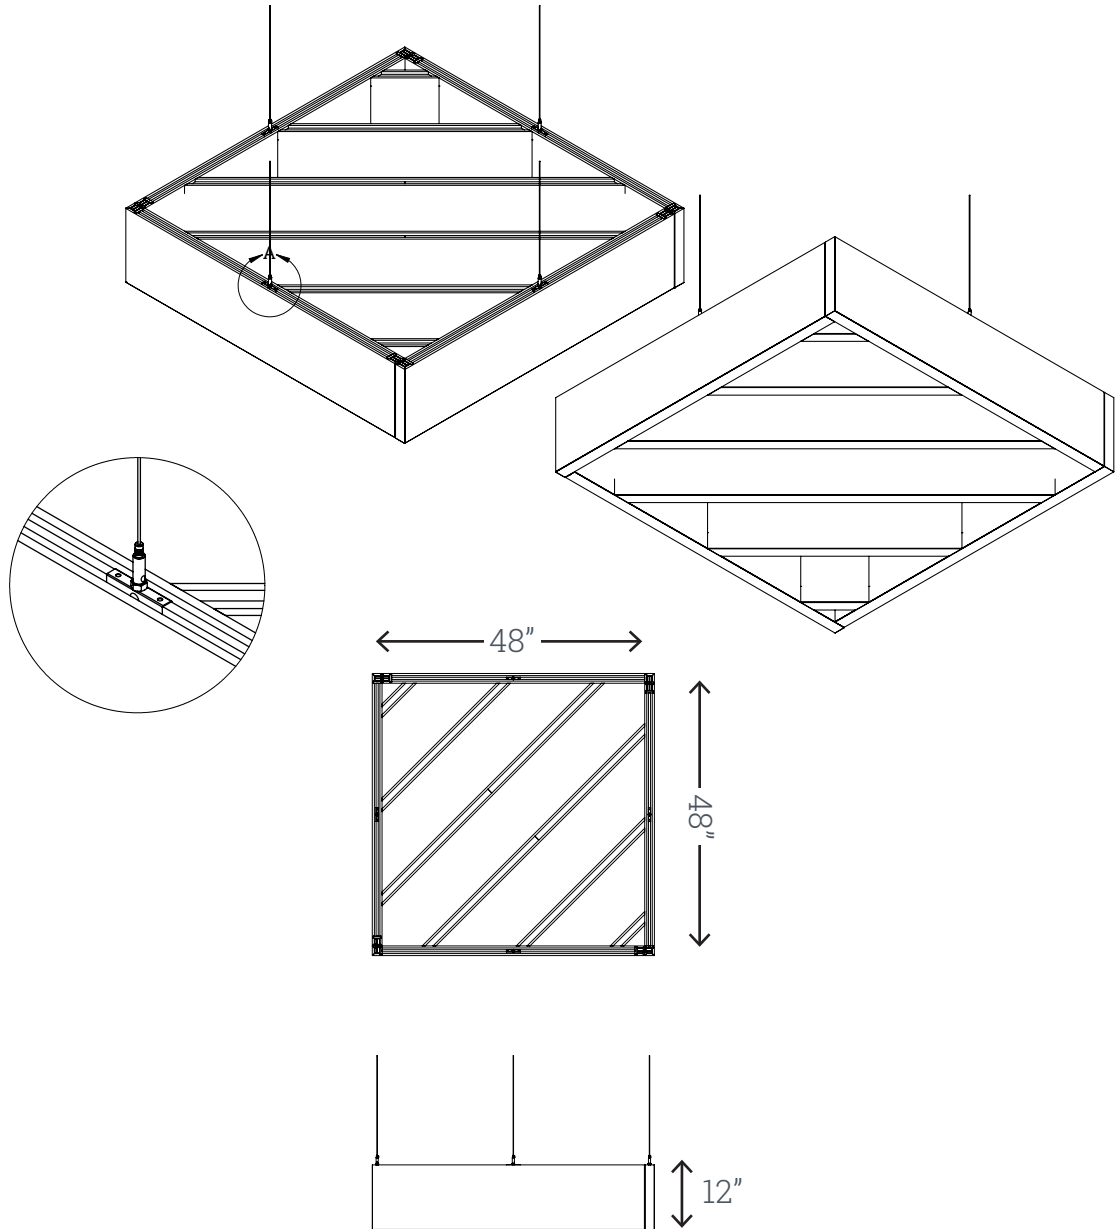

Country of Origin

USA

Warranty

2 Years

fräsch!

609 112th Street, Suite A
Arlington, TX 76011

WAFL BAFL Dimensions

WALF BAFL Dimensions