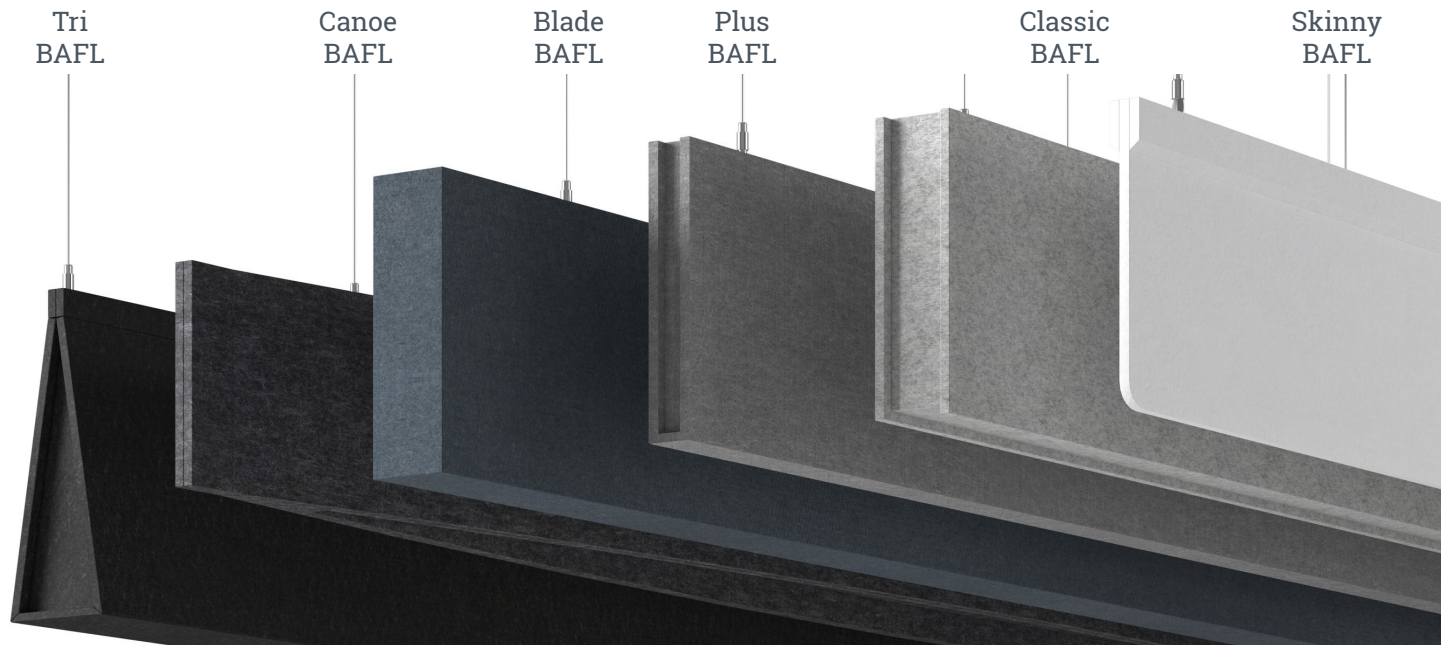

BAFL 101

Give your ceilings the silent treatment with Fräsch baffles. With a variety of styles and countless customization options to choose from, you're sure to find the right aesthetic and acoustic solution to create the atmosphere you desire. Get to know more about our baffle offerings.

BAFL 101

| | Tri | Canoe | Blade | Plus | Classic | Skinny |
|-------------------------|--------------------------------------|--------------------|---------------------|--------------------|------------------------|------------------|
| Special Feature | Can be hung with triangle up or down | Eye-catching shape | Woodgrain printable | Most popular | LED light, tilt option | Straight or wavy |
| Length(s) available | 48", 72", 95" | 48", 94" | 48", 72", 95" | 24", 48", 72", 95" | 24", 48", 72", 95" | 48", 72", 95" |
| Height(s) available | 14" | 9" | 8", 12" | 8", 12" | 12" | 12" |
| Thickness(es) | 4" | 7.5" | 1.5", 2.75" | 1.5", 2.75" | 2.75" | 9mm |
| Custom sizing available | Yes | Yes | Yes | Yes | Yes | Yes |
| NRC | 1.10 | 1.90 | 1.10 | 1.10 | 1.10 | 0.75 |