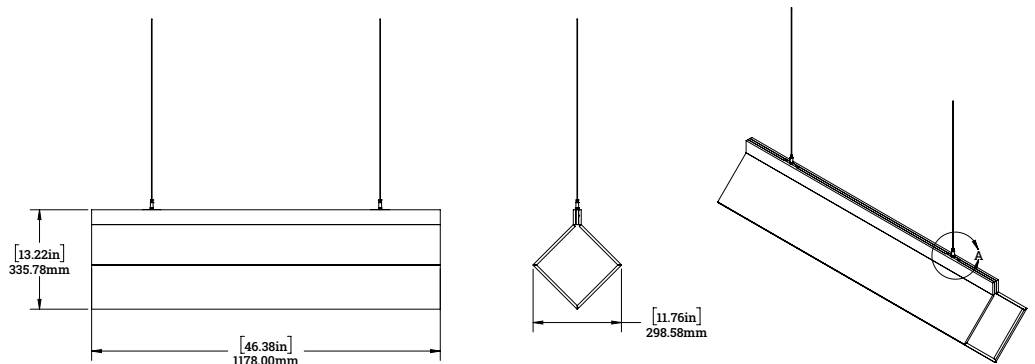

Dimensions:

46.38" L x 11.76" W x 13.22" H

95" L x 11.76" W x 13.22" H

Colors:

• 36 color options

Need a price?

[Frasch.com/quotes](https://frasch.com/quotes)

DETAIL A
SCALE 1 : 2